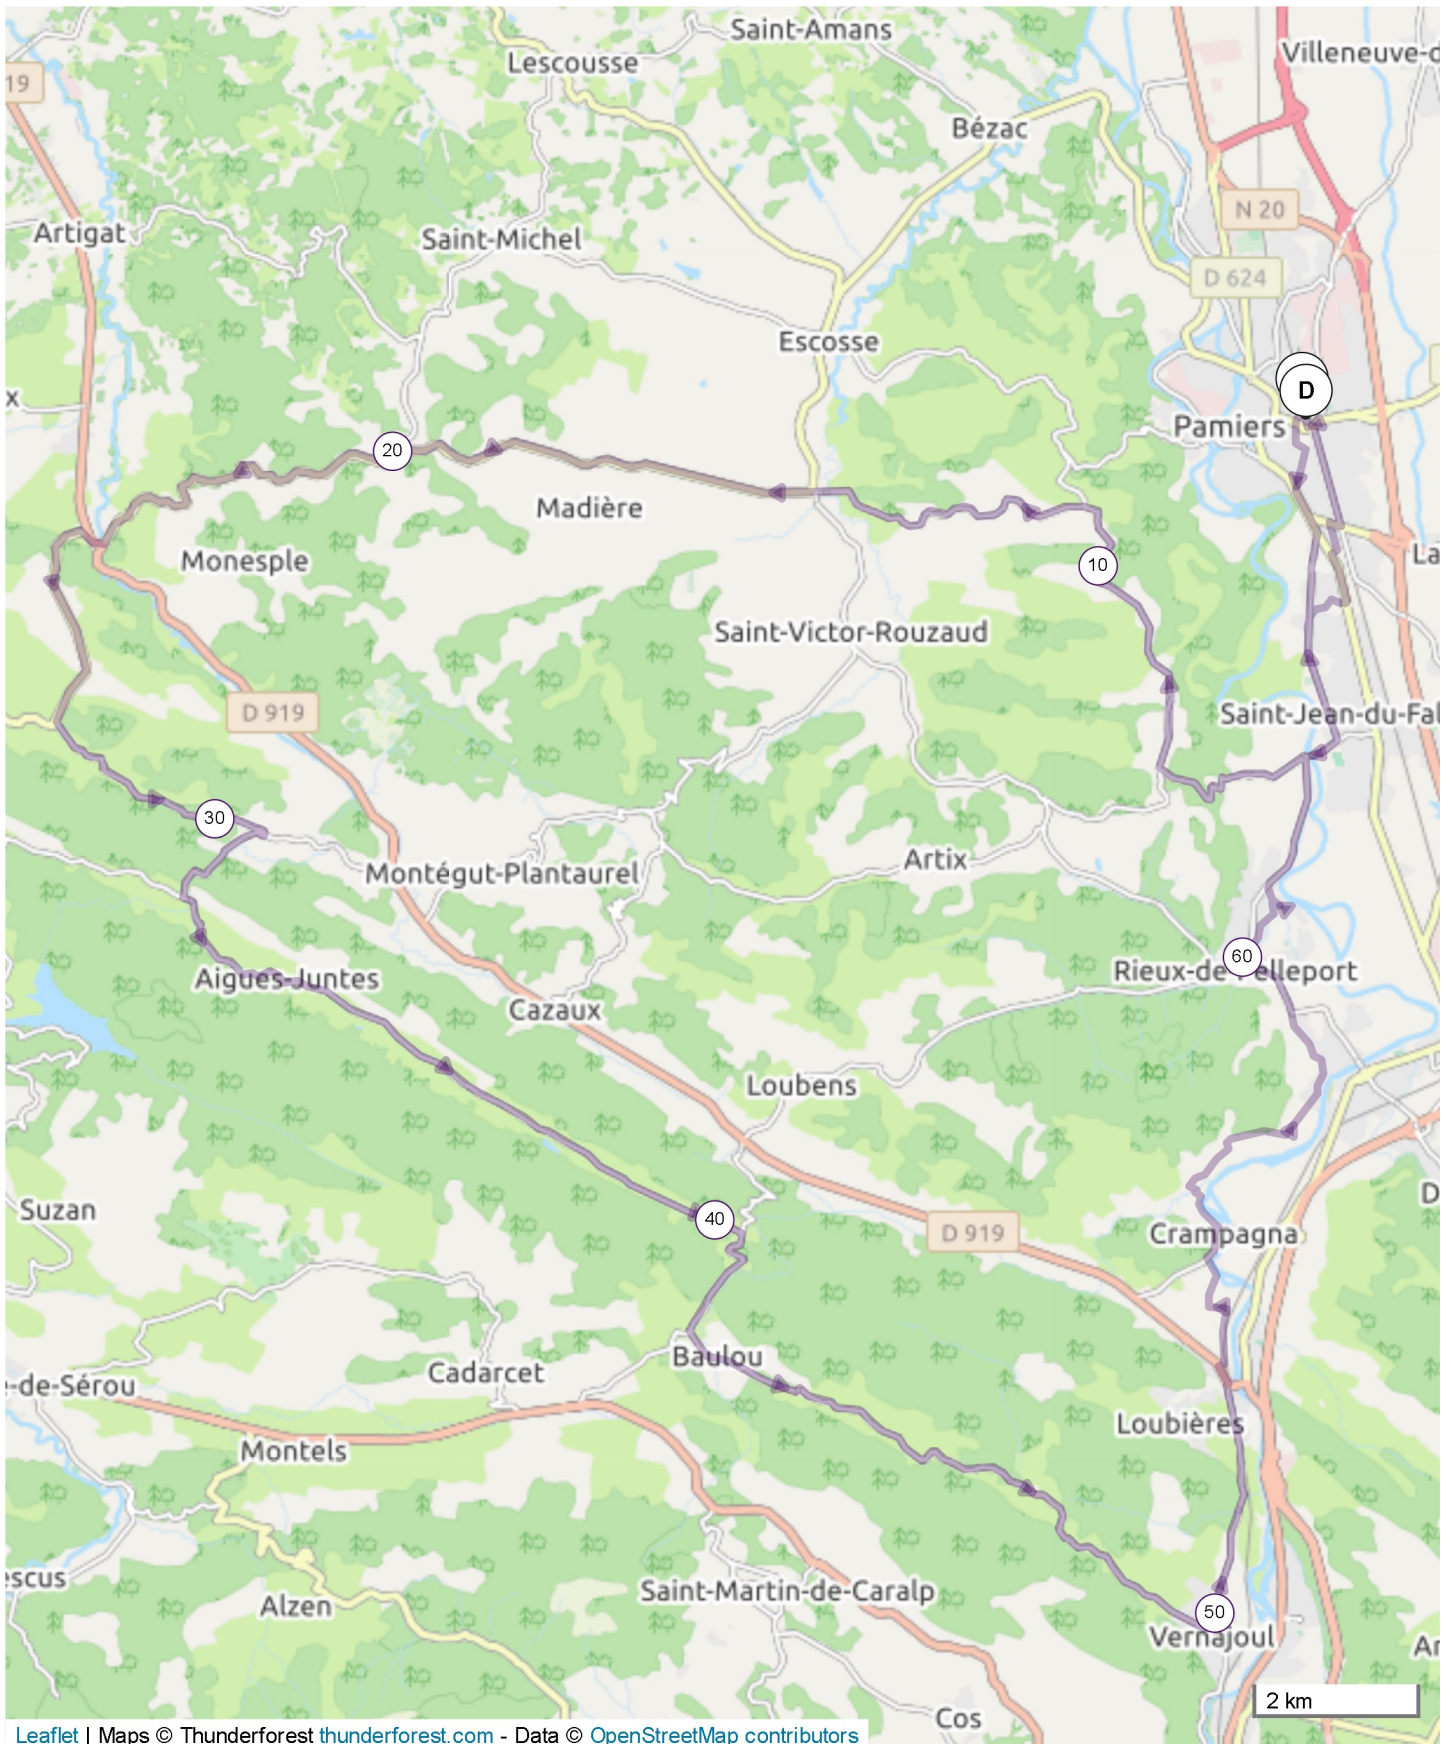

12237004 | Cyclisme - Route | Hebdo. 27

Pamiers -> Pamiers

68.376 km ↑ 768 m ↓ 770 m ▲ 292 m ▼ 506 m

Leaflet | Maps © Thunderforest thunderforest.com - Data © OpenStreetMap contributors