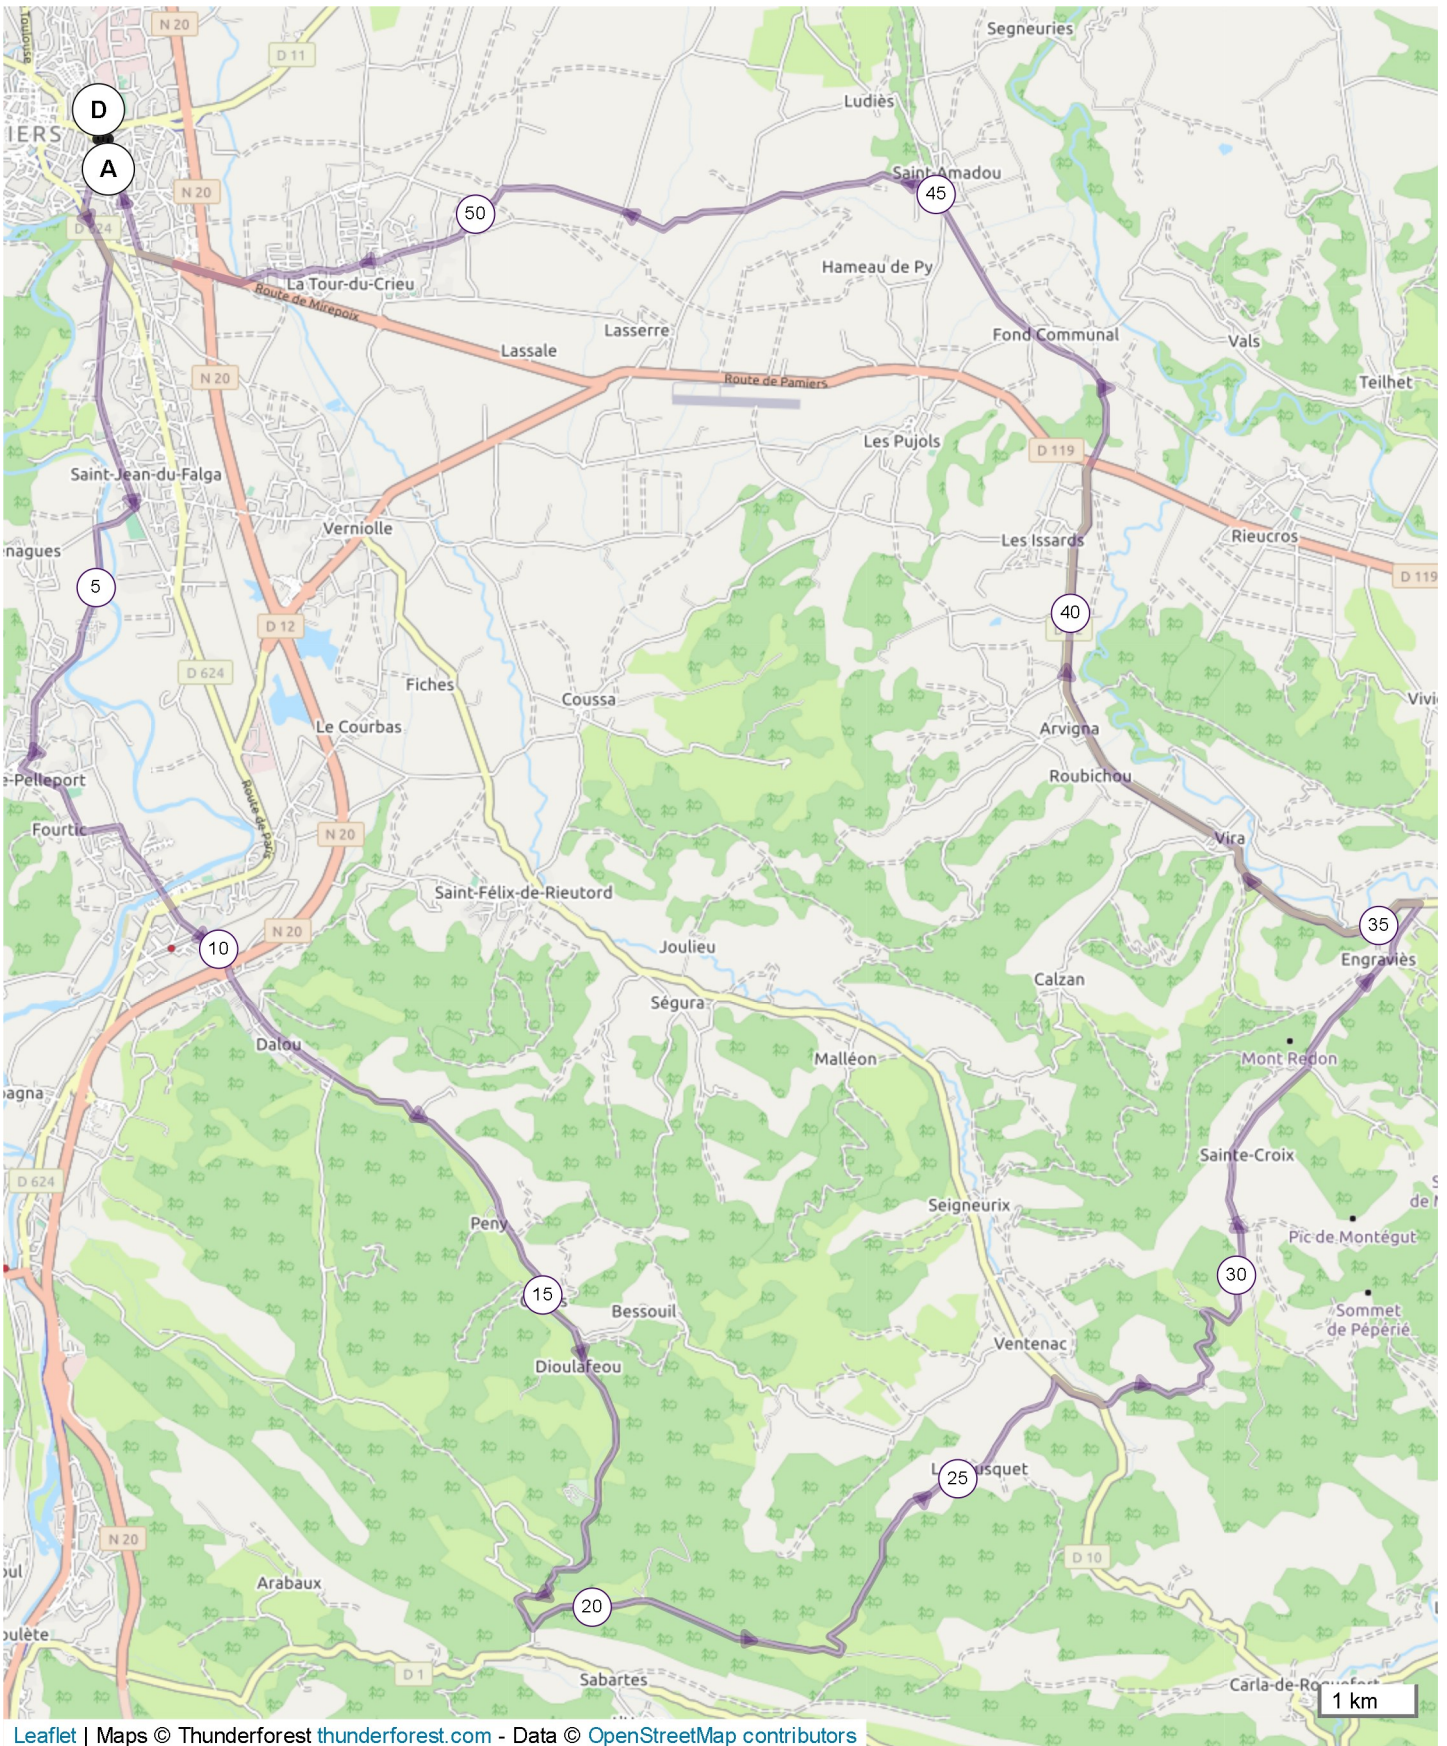

12202967 | Cyclisme - Route | Hebdo. 2

Pamiers -> Pamiers

54.833 km $\uparrow$ 529 m $\downarrow$ 529 m $\blacktriangle$ 271 m $\blacktriangle$ 579 m