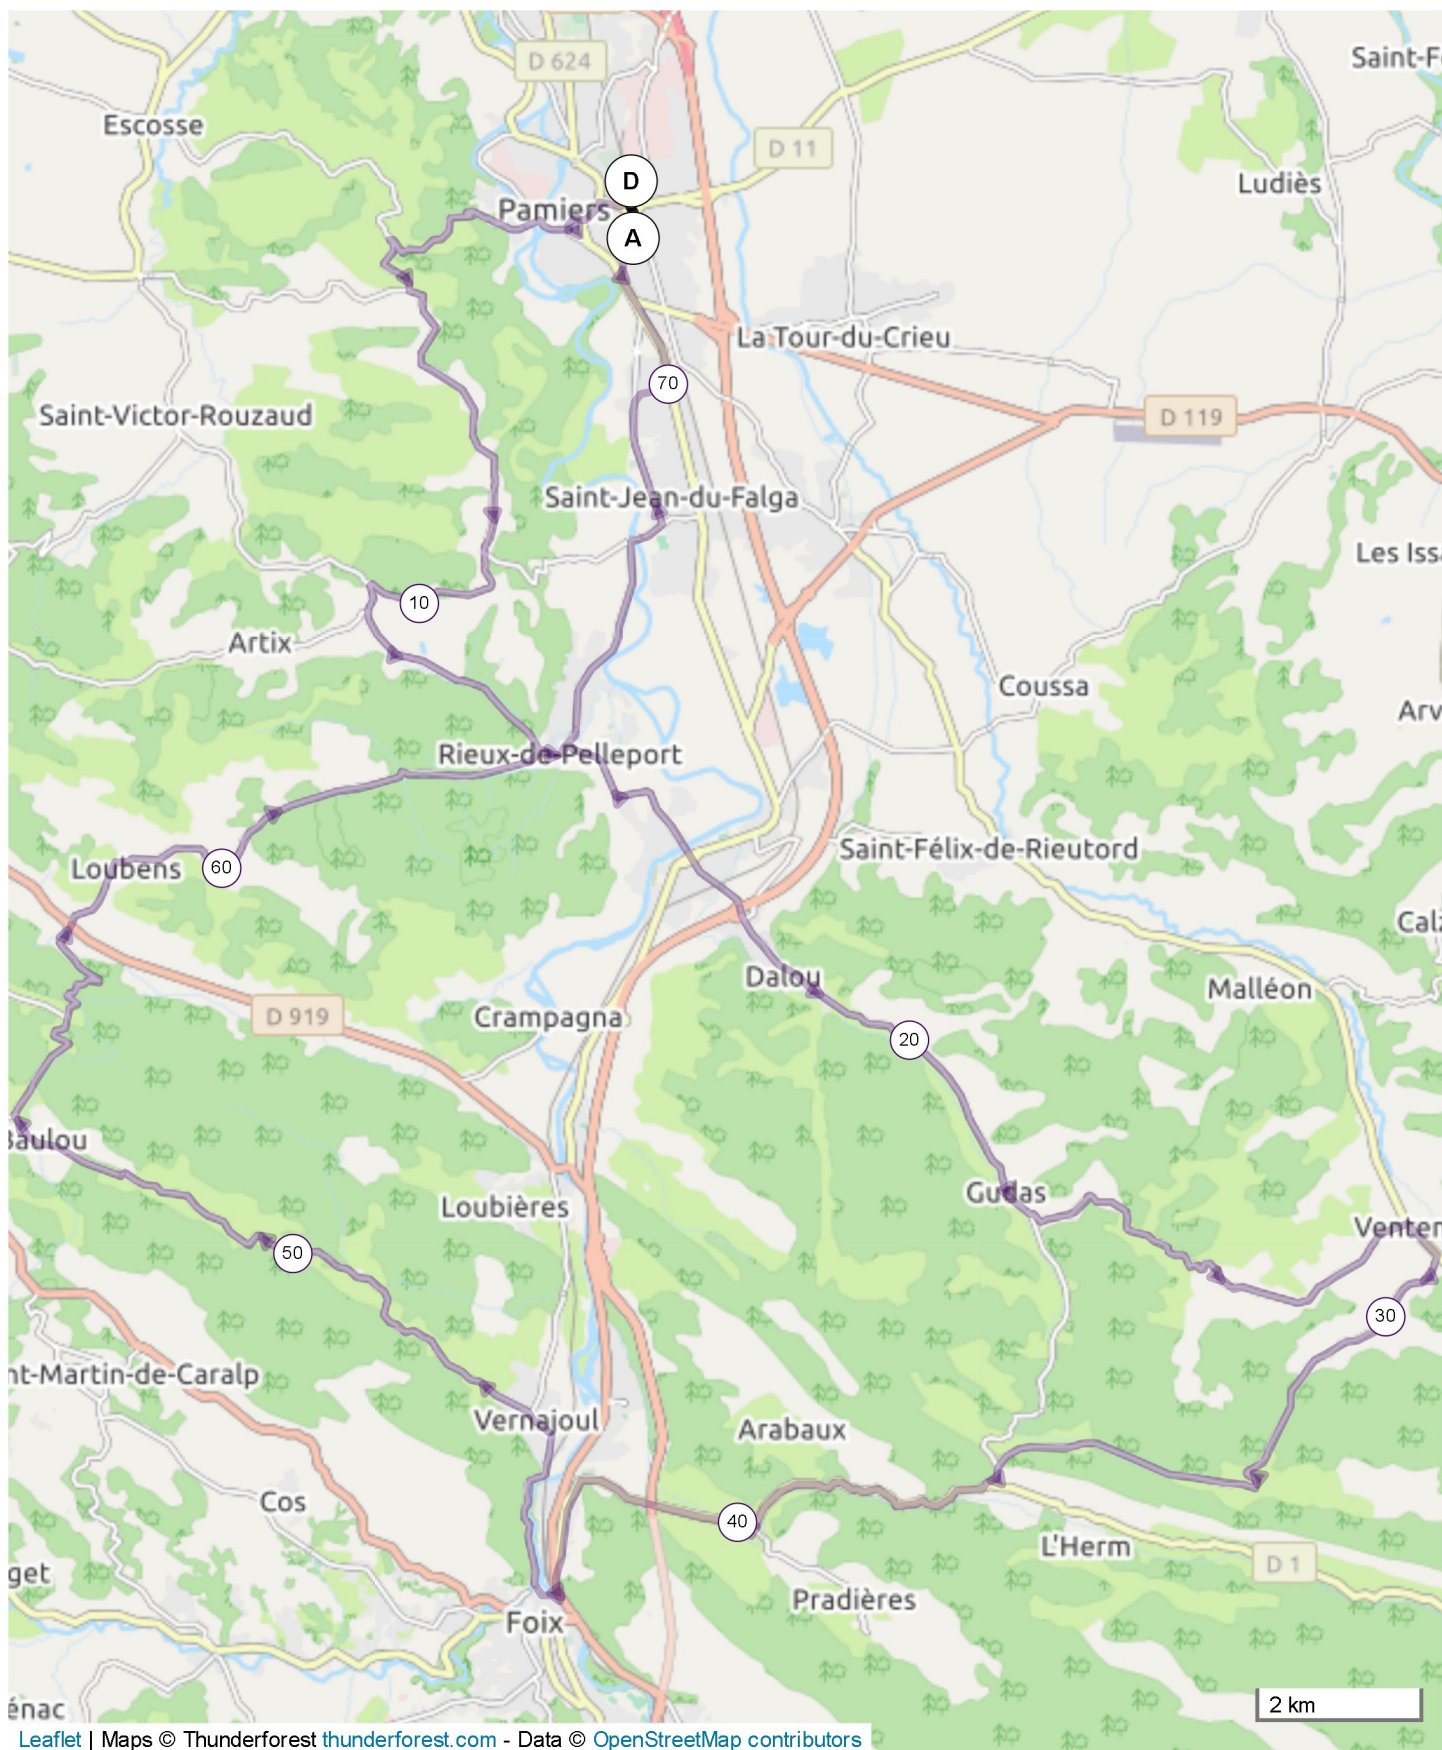

12237284 | Cyclisme - Route | Hebdo. 33

Pamiers -> Pamiers

72.338 km $\uparrow$ 1058 m $\downarrow$ 1057 m $\blacktriangle$ 282 m $\blacktriangle$ 580 m