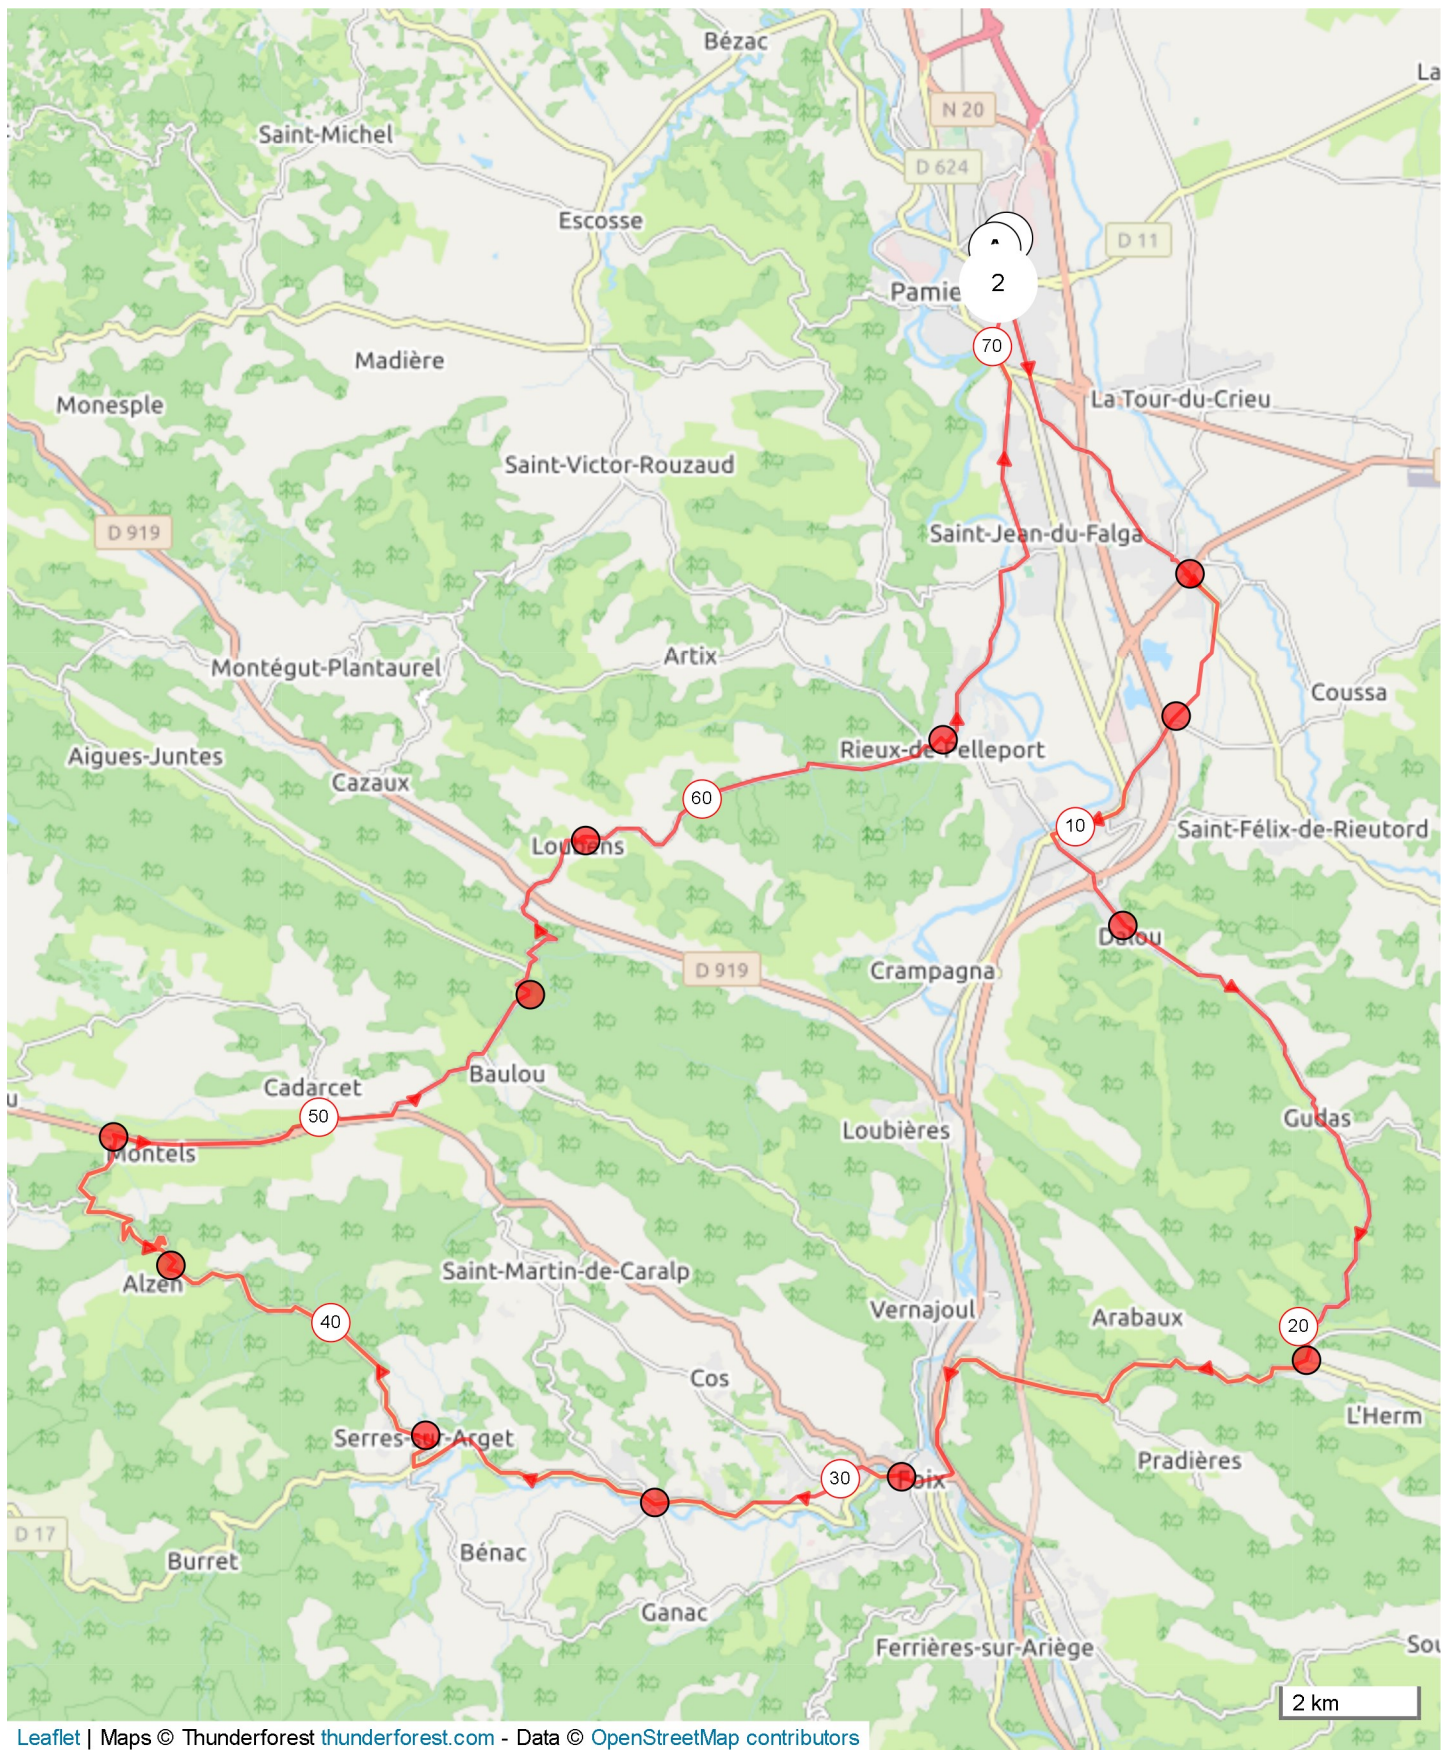

12244151 | Cyclisme - Route | hebdo 11

Pamiers -> Pamiers

70.939 km $\uparrow$ 899 m $\downarrow$ 903 m $\blacktriangle$ 296 m $\blacktriangle$ 725 m