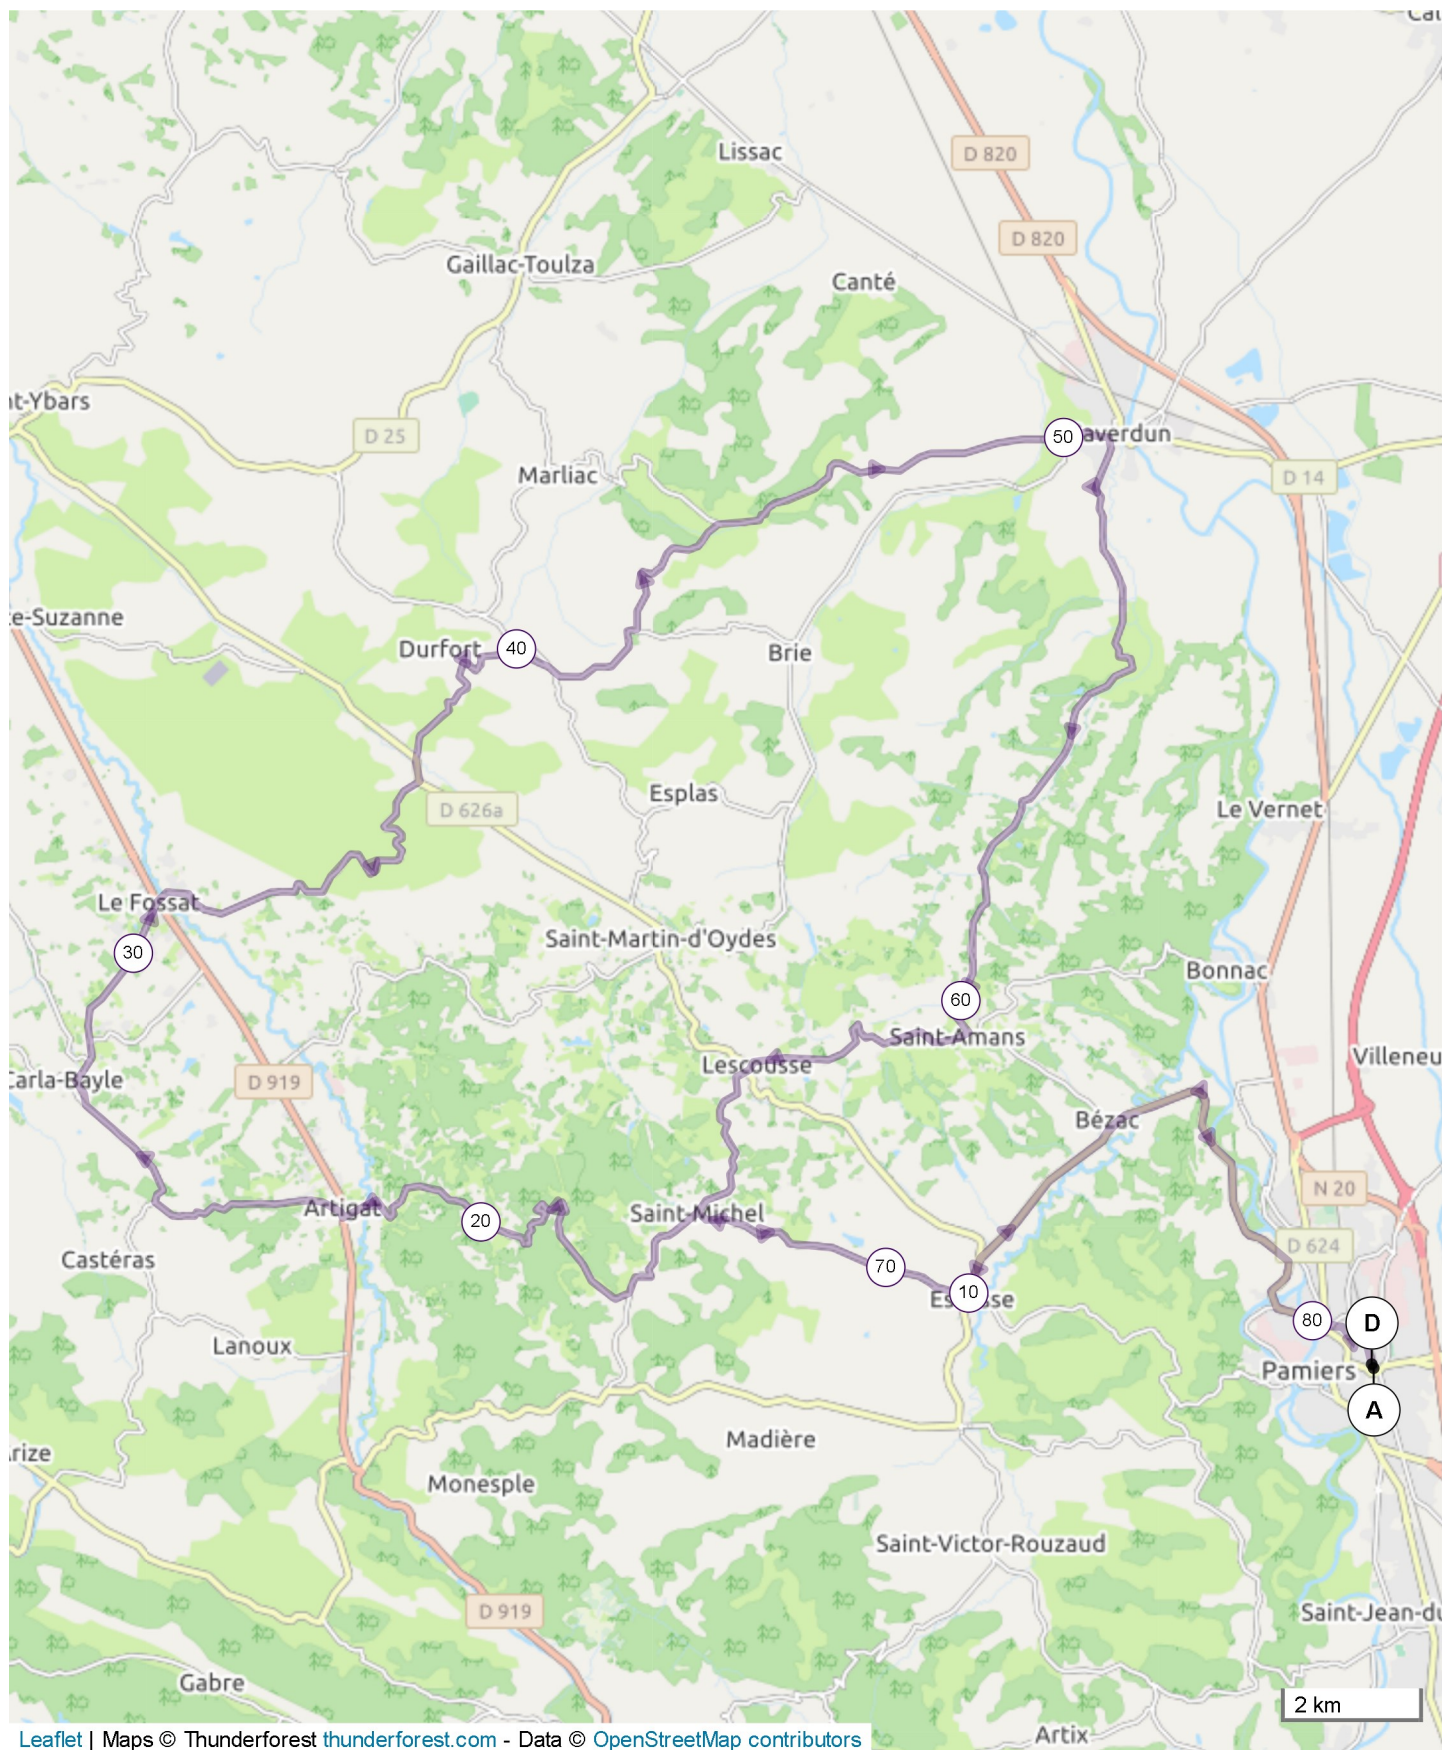

12212386 | Cyclisme - Route | Hebdo.15

Pamiers -> Pamiers

81.325 km ↑ 892 m ↓ 891 m ▲ 239 m ▼ 426 m