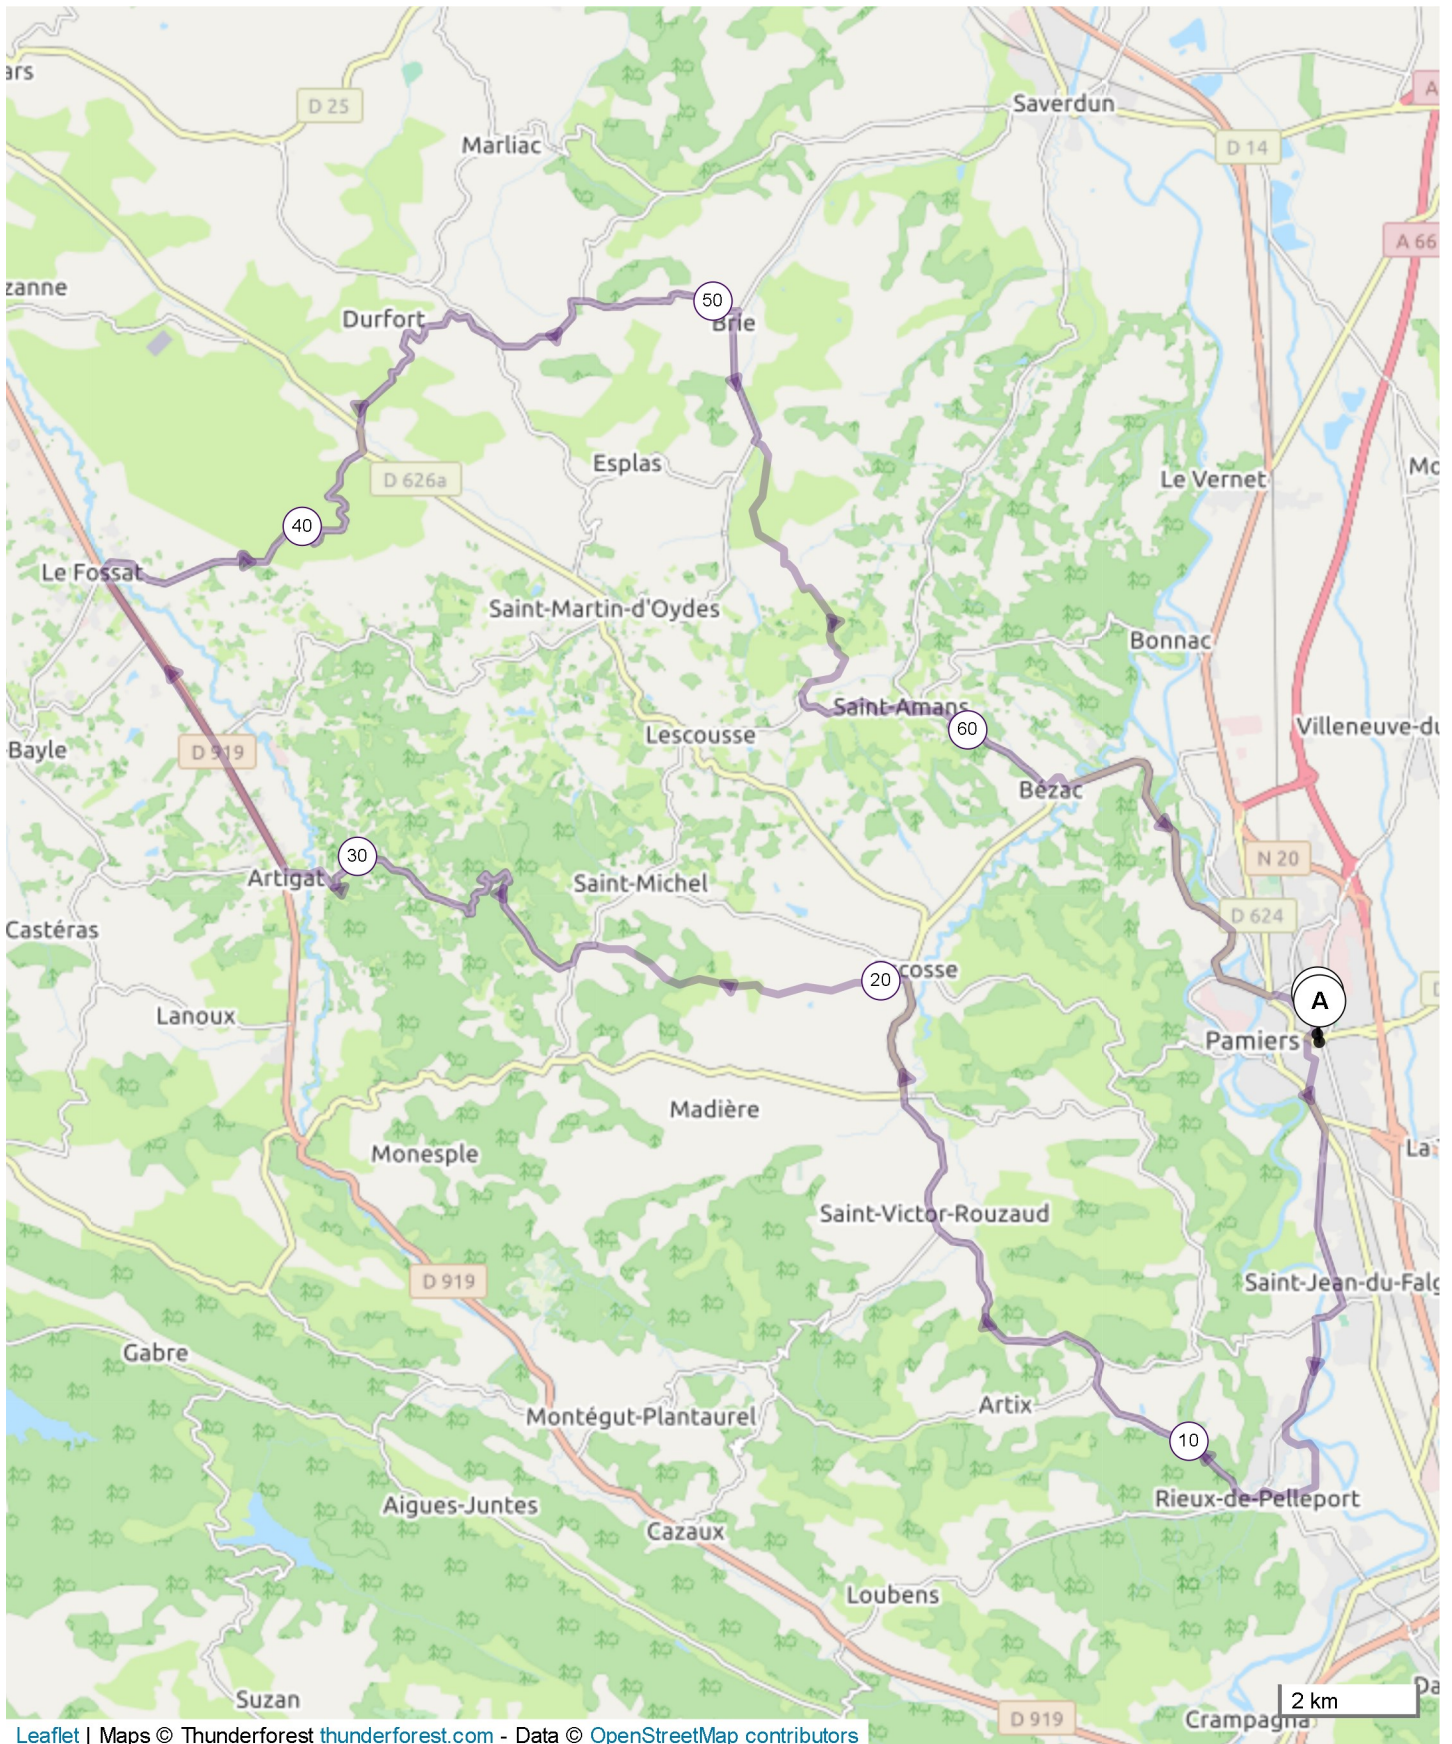

12237223 | Cyclisme - Route | Hebdo. 32

Pamiers -> Pamiers

68.575 km ↑ 774 m ↓ 773 m ▲ 241 m ▼ 429 m

Leaflet | Maps © Thunderforest thunderforest.com - Data © OpenStreetMap contributors