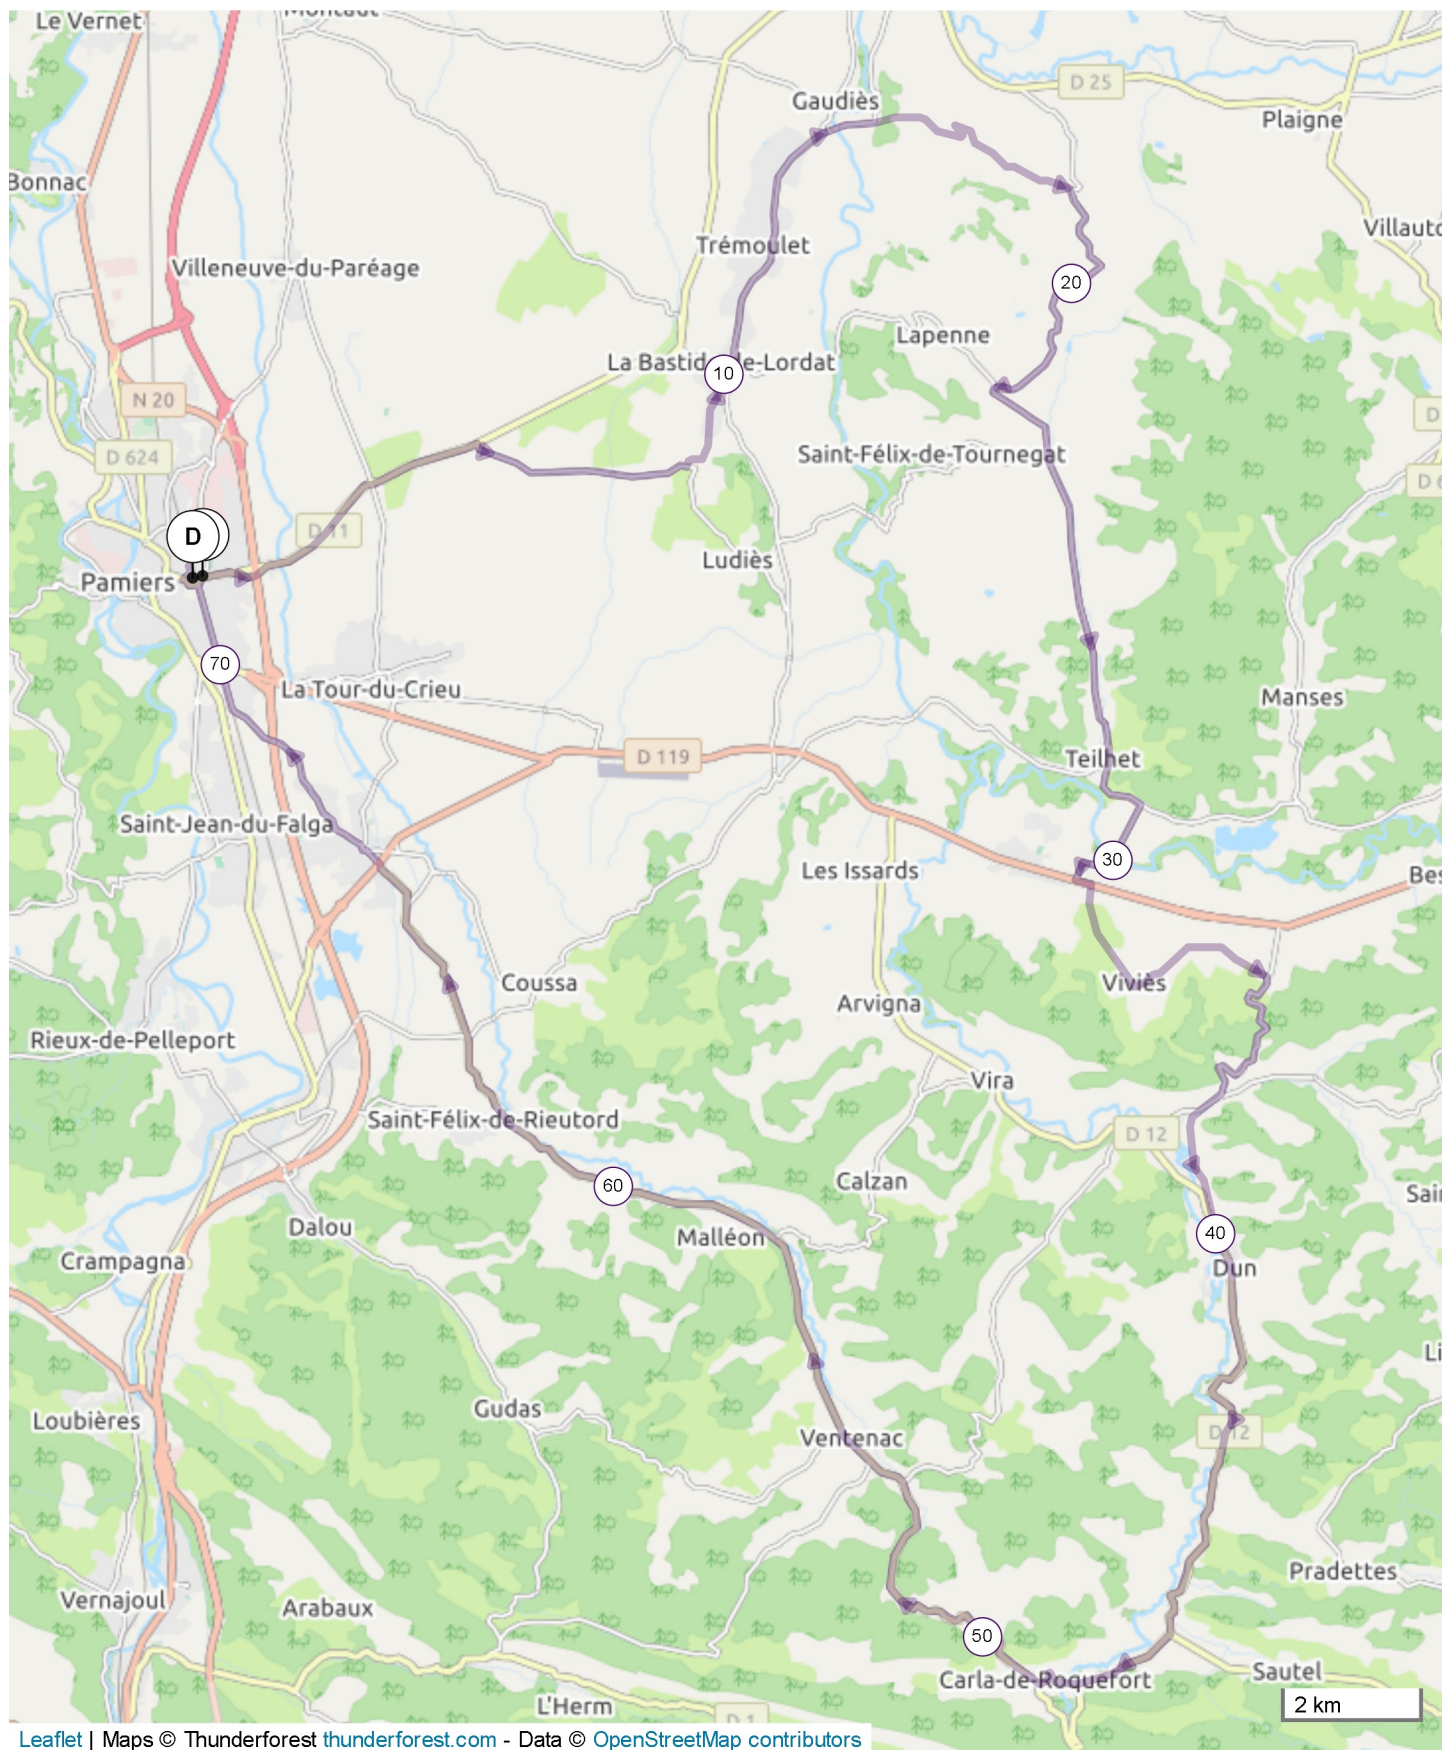

12237352 | Cyclisme - Route | Hebdo. 34

Pamiers -> Pamiers

71.379 km ↑ 725 m ↓ 725 m ▲ 245 m ▼ 525 m

Leaflet | Maps © Thunderforest [thunderforest.com](https://www.thunderforest.com/) - Data © OpenStreetMap contributors