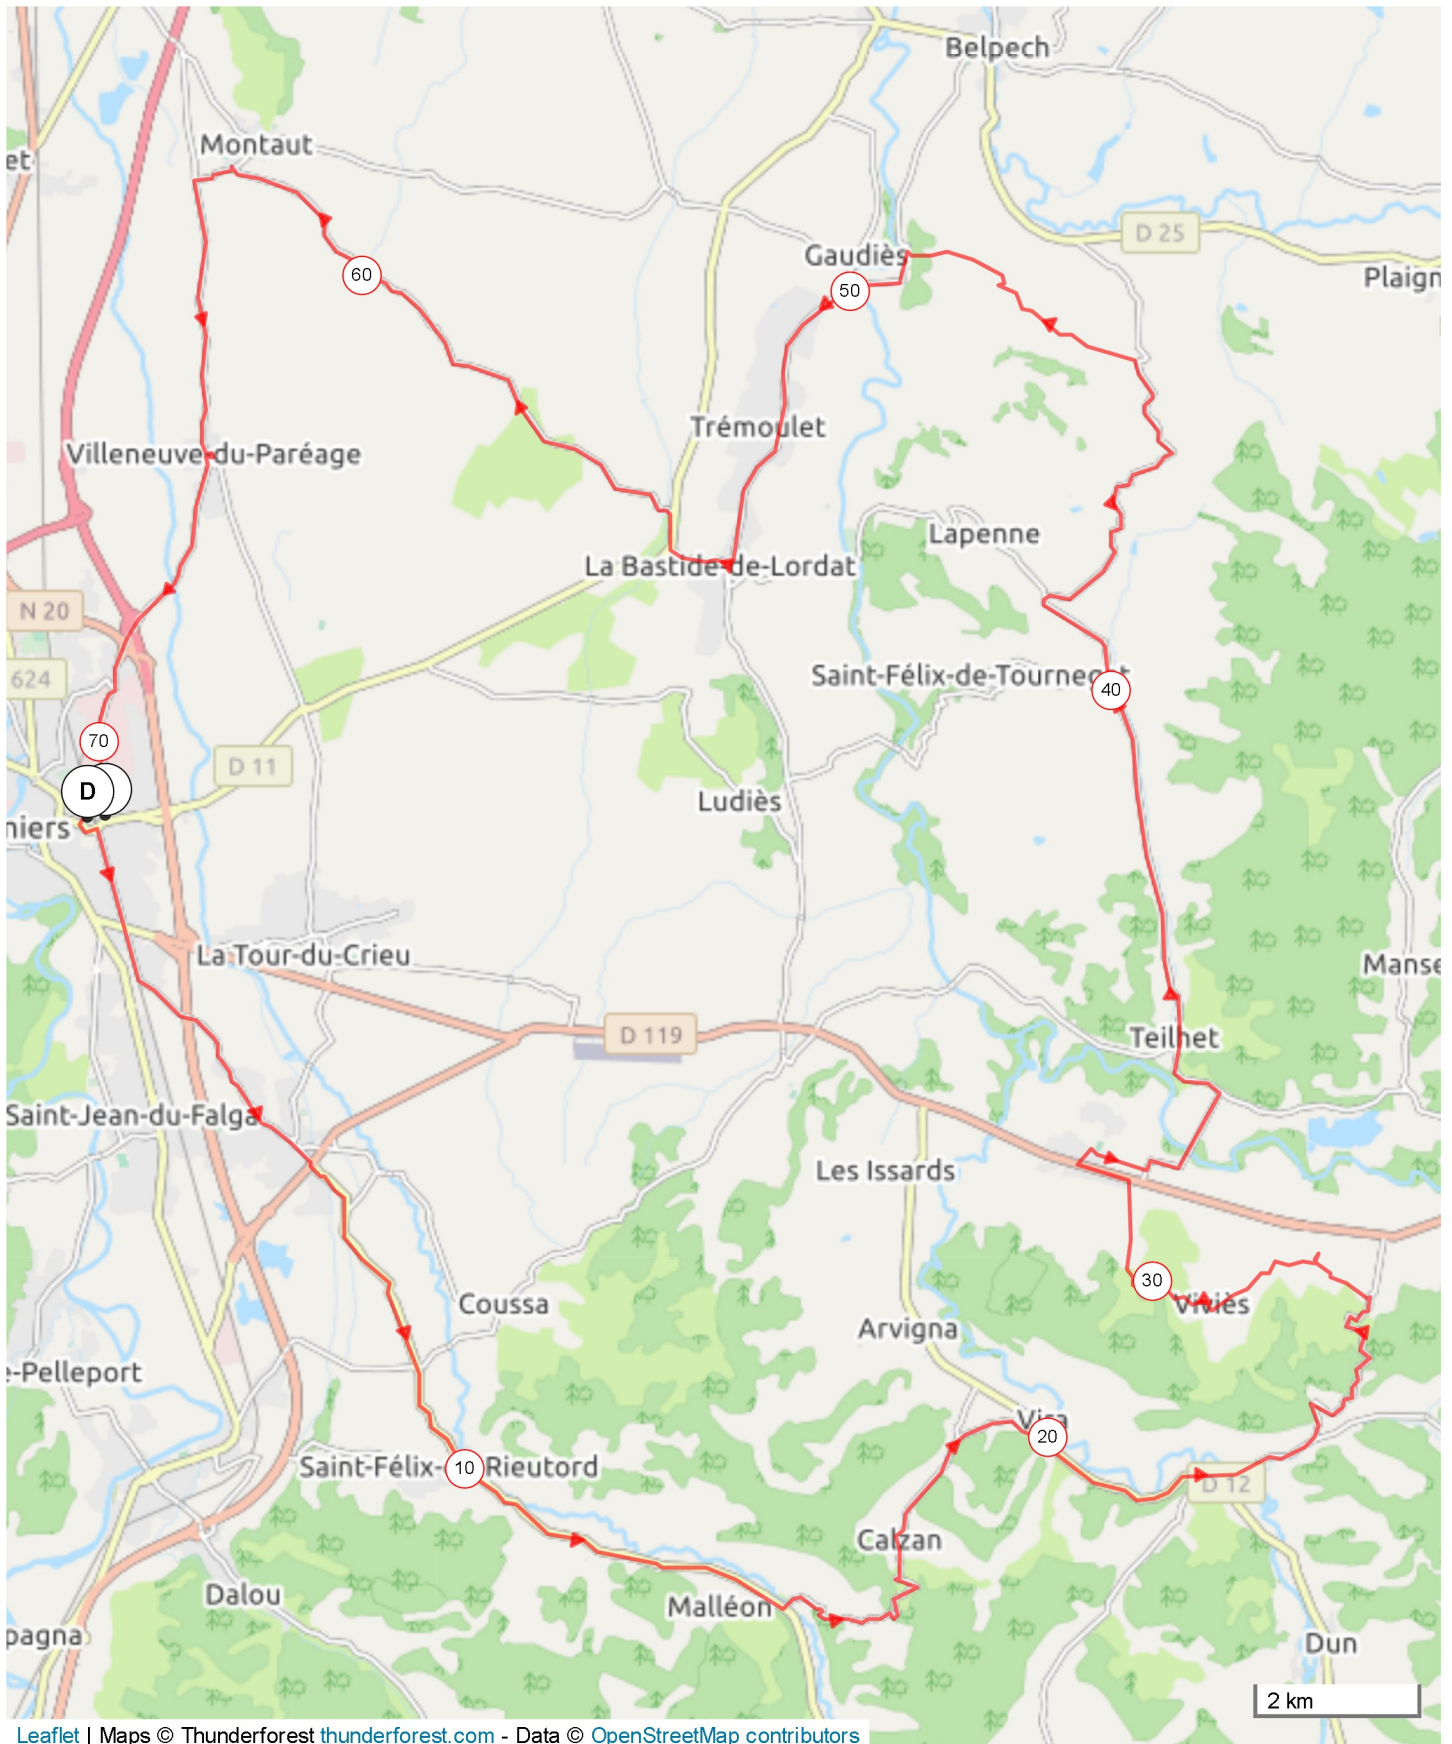

12244069 | Cyclisme - Route | hebdo 6

Pamiers -> Pamiers

170.901 km ↑ 691 m ↓ 691 m ▲ 246 m ▼ 473 m