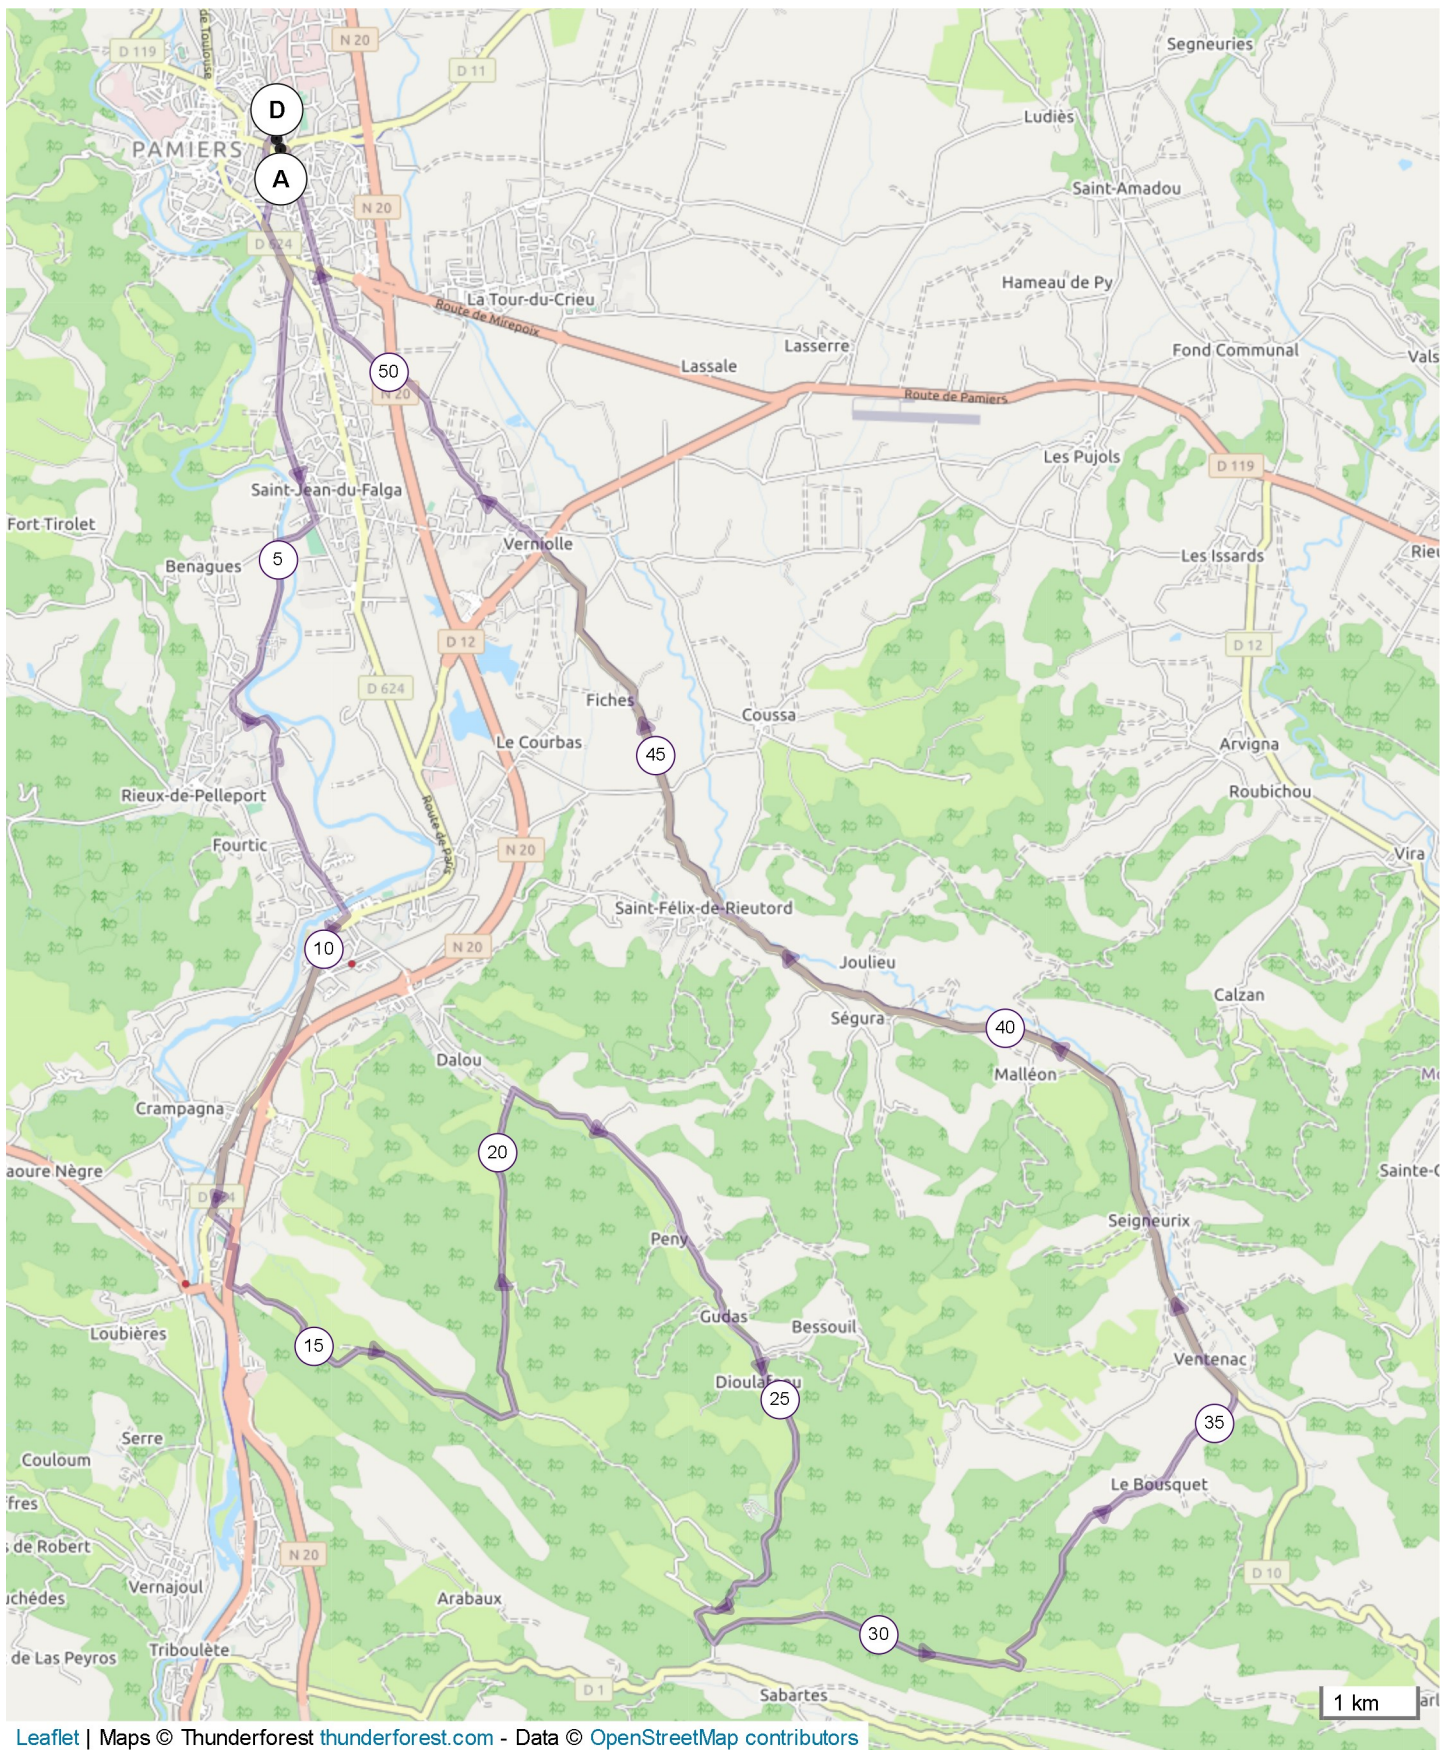

12214391 | Cyclisme - Route | Hebdo. 5

Pamiers -> Pamiers

52.652 km $\uparrow$ 480 m $\downarrow$ 479 m $\blacktriangle$ 296 m $\blacktriangle$ 580 m

Leaflet | Maps © Thunderforest thunderforest.com - Data © OpenStreetMap contributors