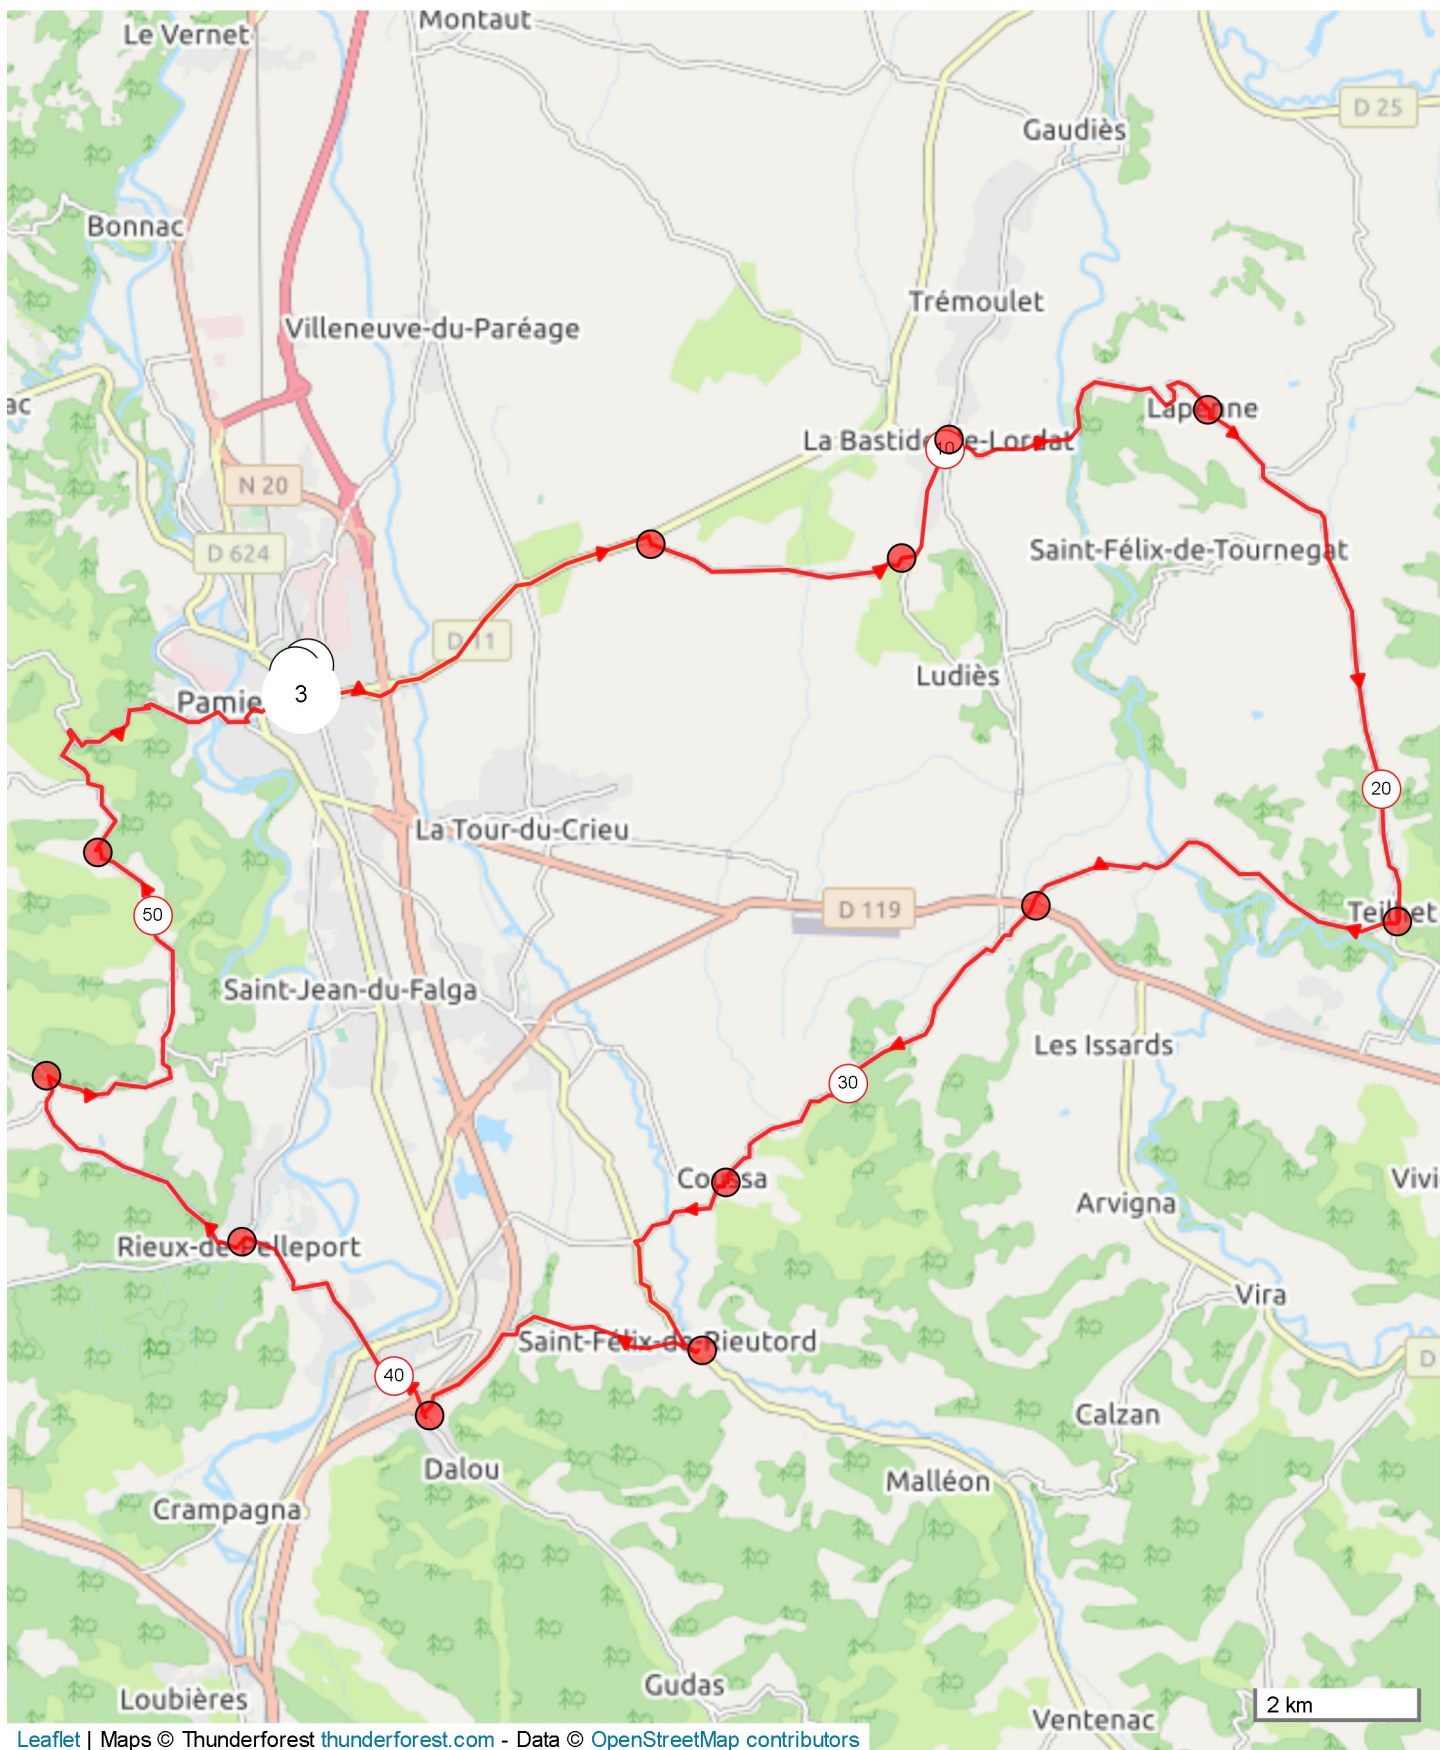

12244168 | Cyclisme - Route | hebdo 10

Pamiers -> Pamiers

56.715 km ↑ 534 m ↓ 541 m ▲ 252 m ▼ 469 m