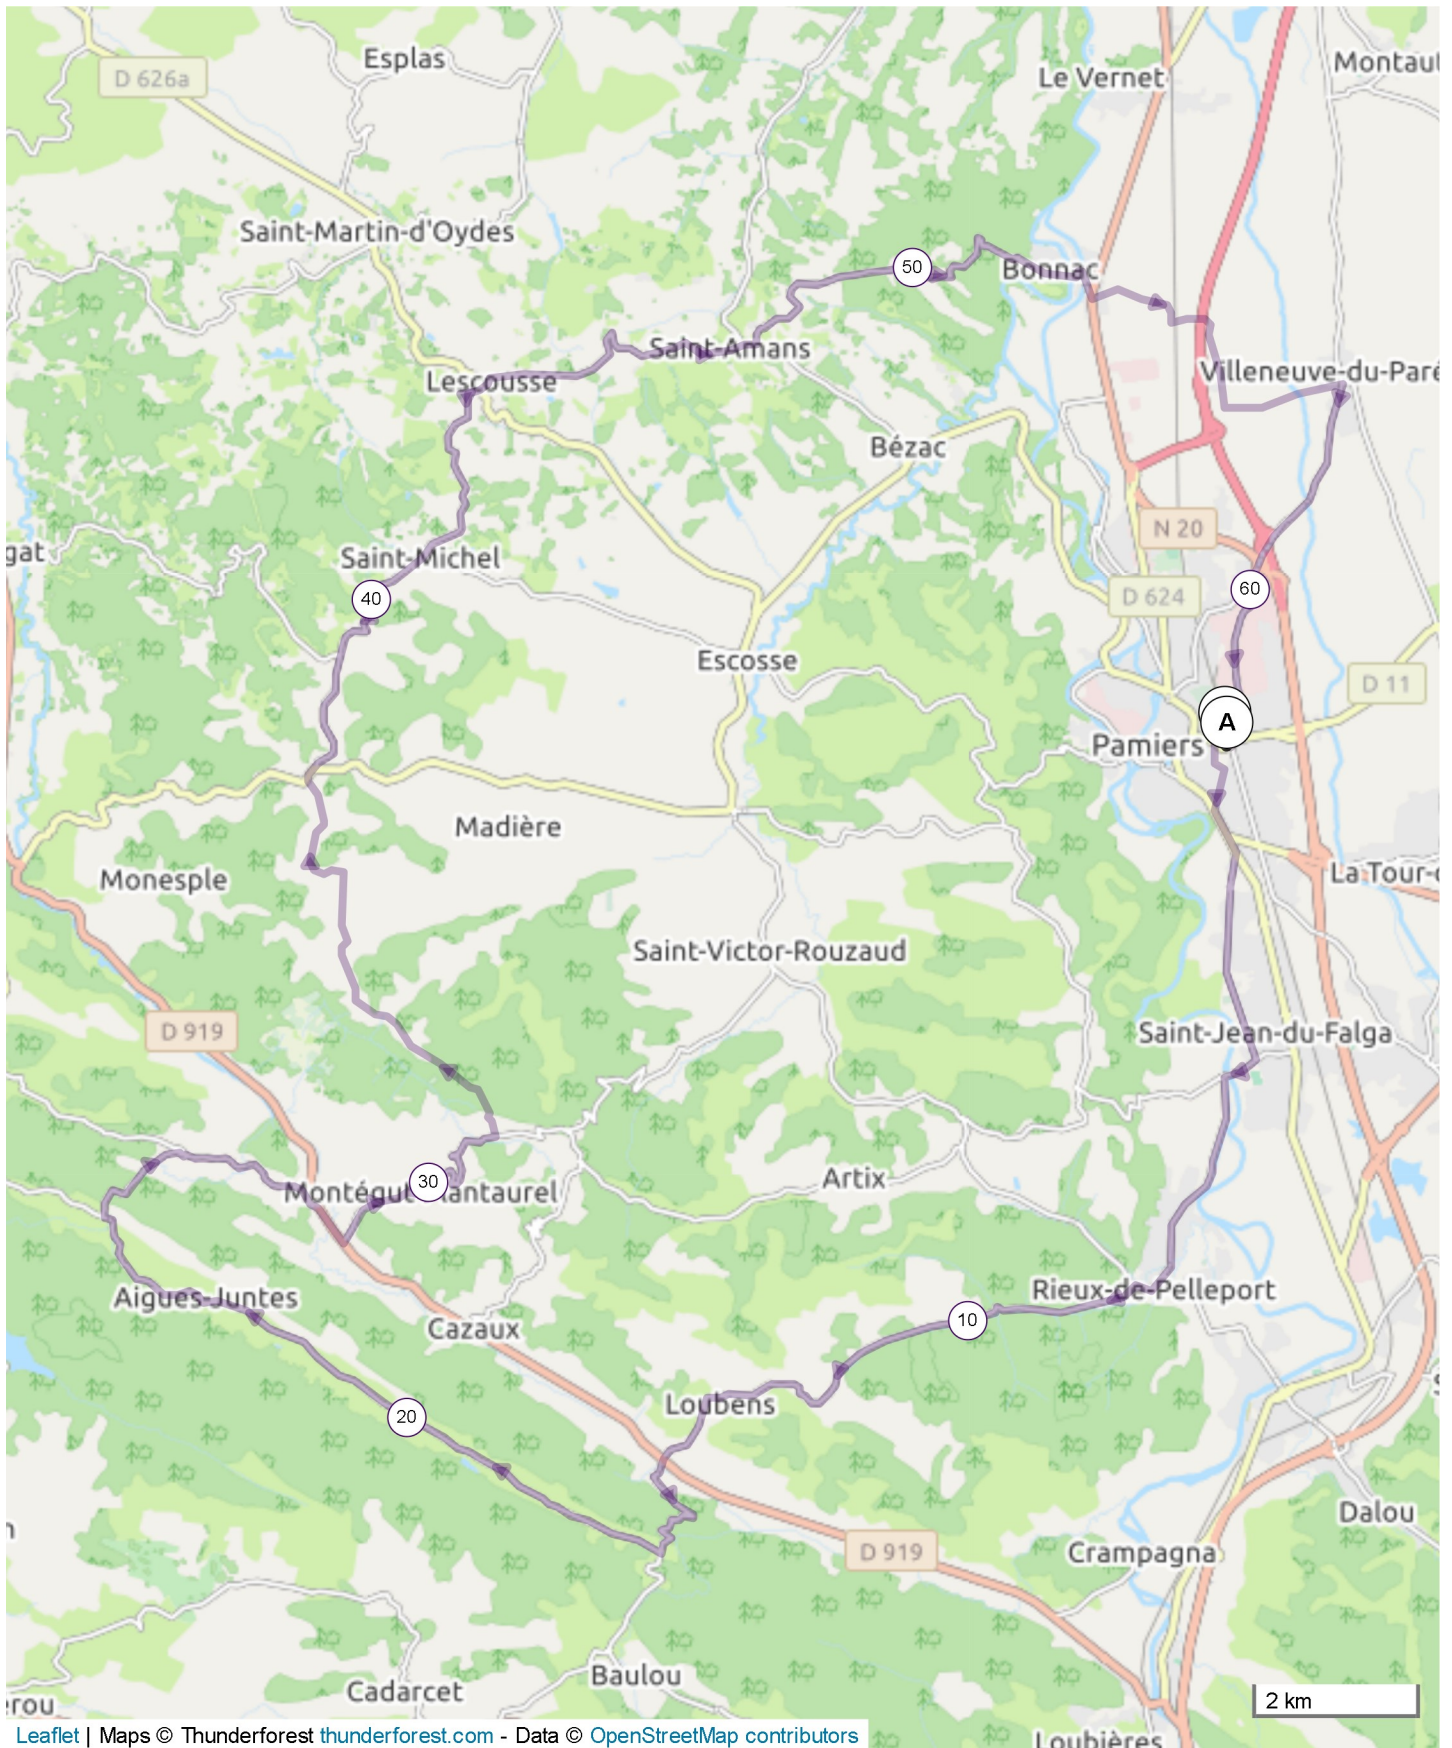

12237373 | Cyclisme - Route | Hebdo. 35

Pamiers -> Pamiers

62.071 km $\uparrow$ 743 m $\downarrow$ 742 m $\blacktriangle$ 253 m $\blacktriangle$ 523 m