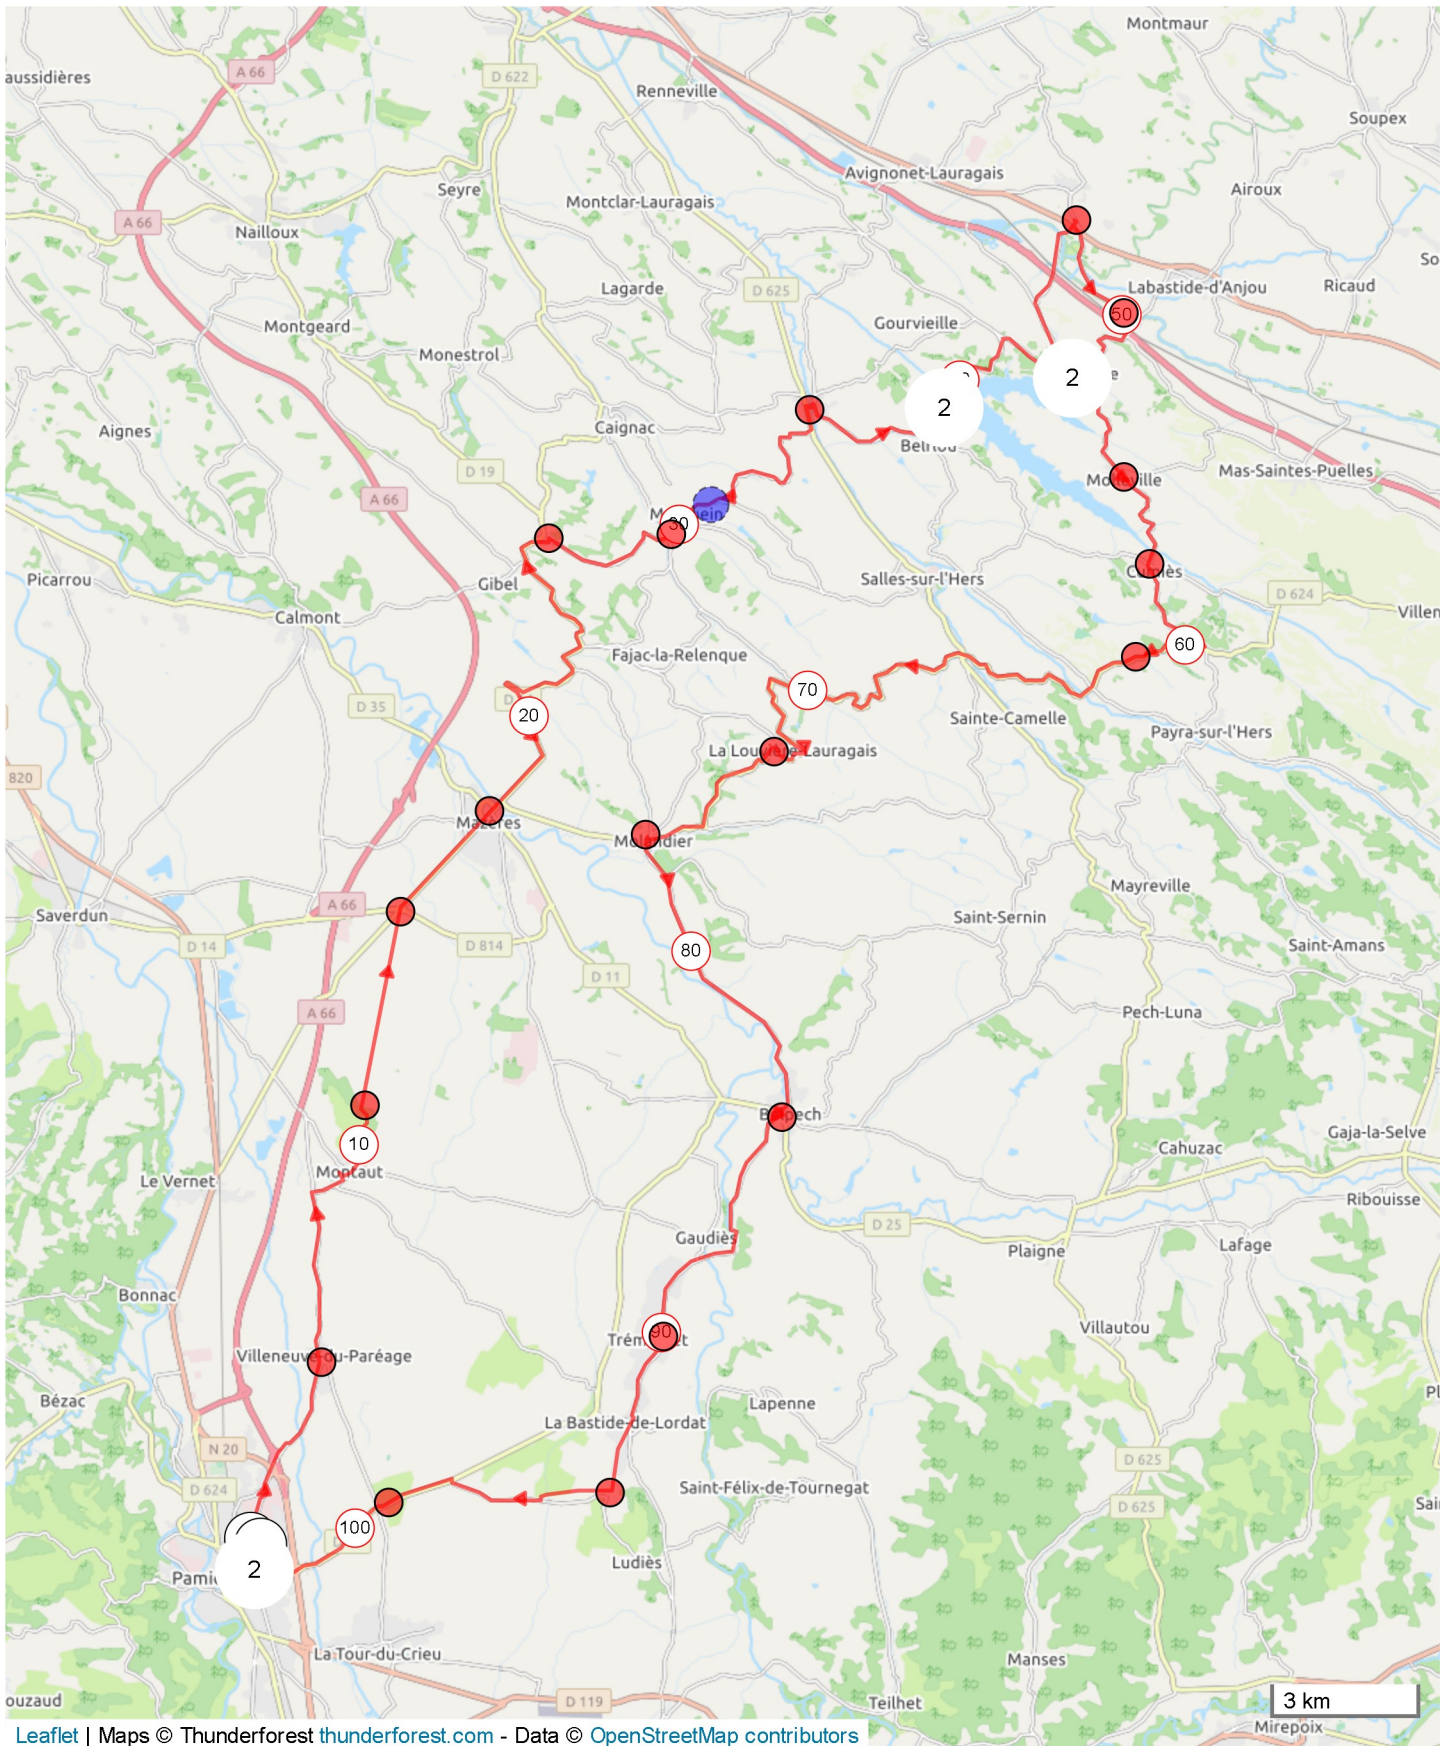

12244135 | Cyclisme - Route | hebdo 9

Pamiers -> Pamiers

102.246 km 1008 m 1007 m 188 m 335 m

Leaflet | Maps © Thunderforest thunderforest.com - Data © OpenStreetMap contributors