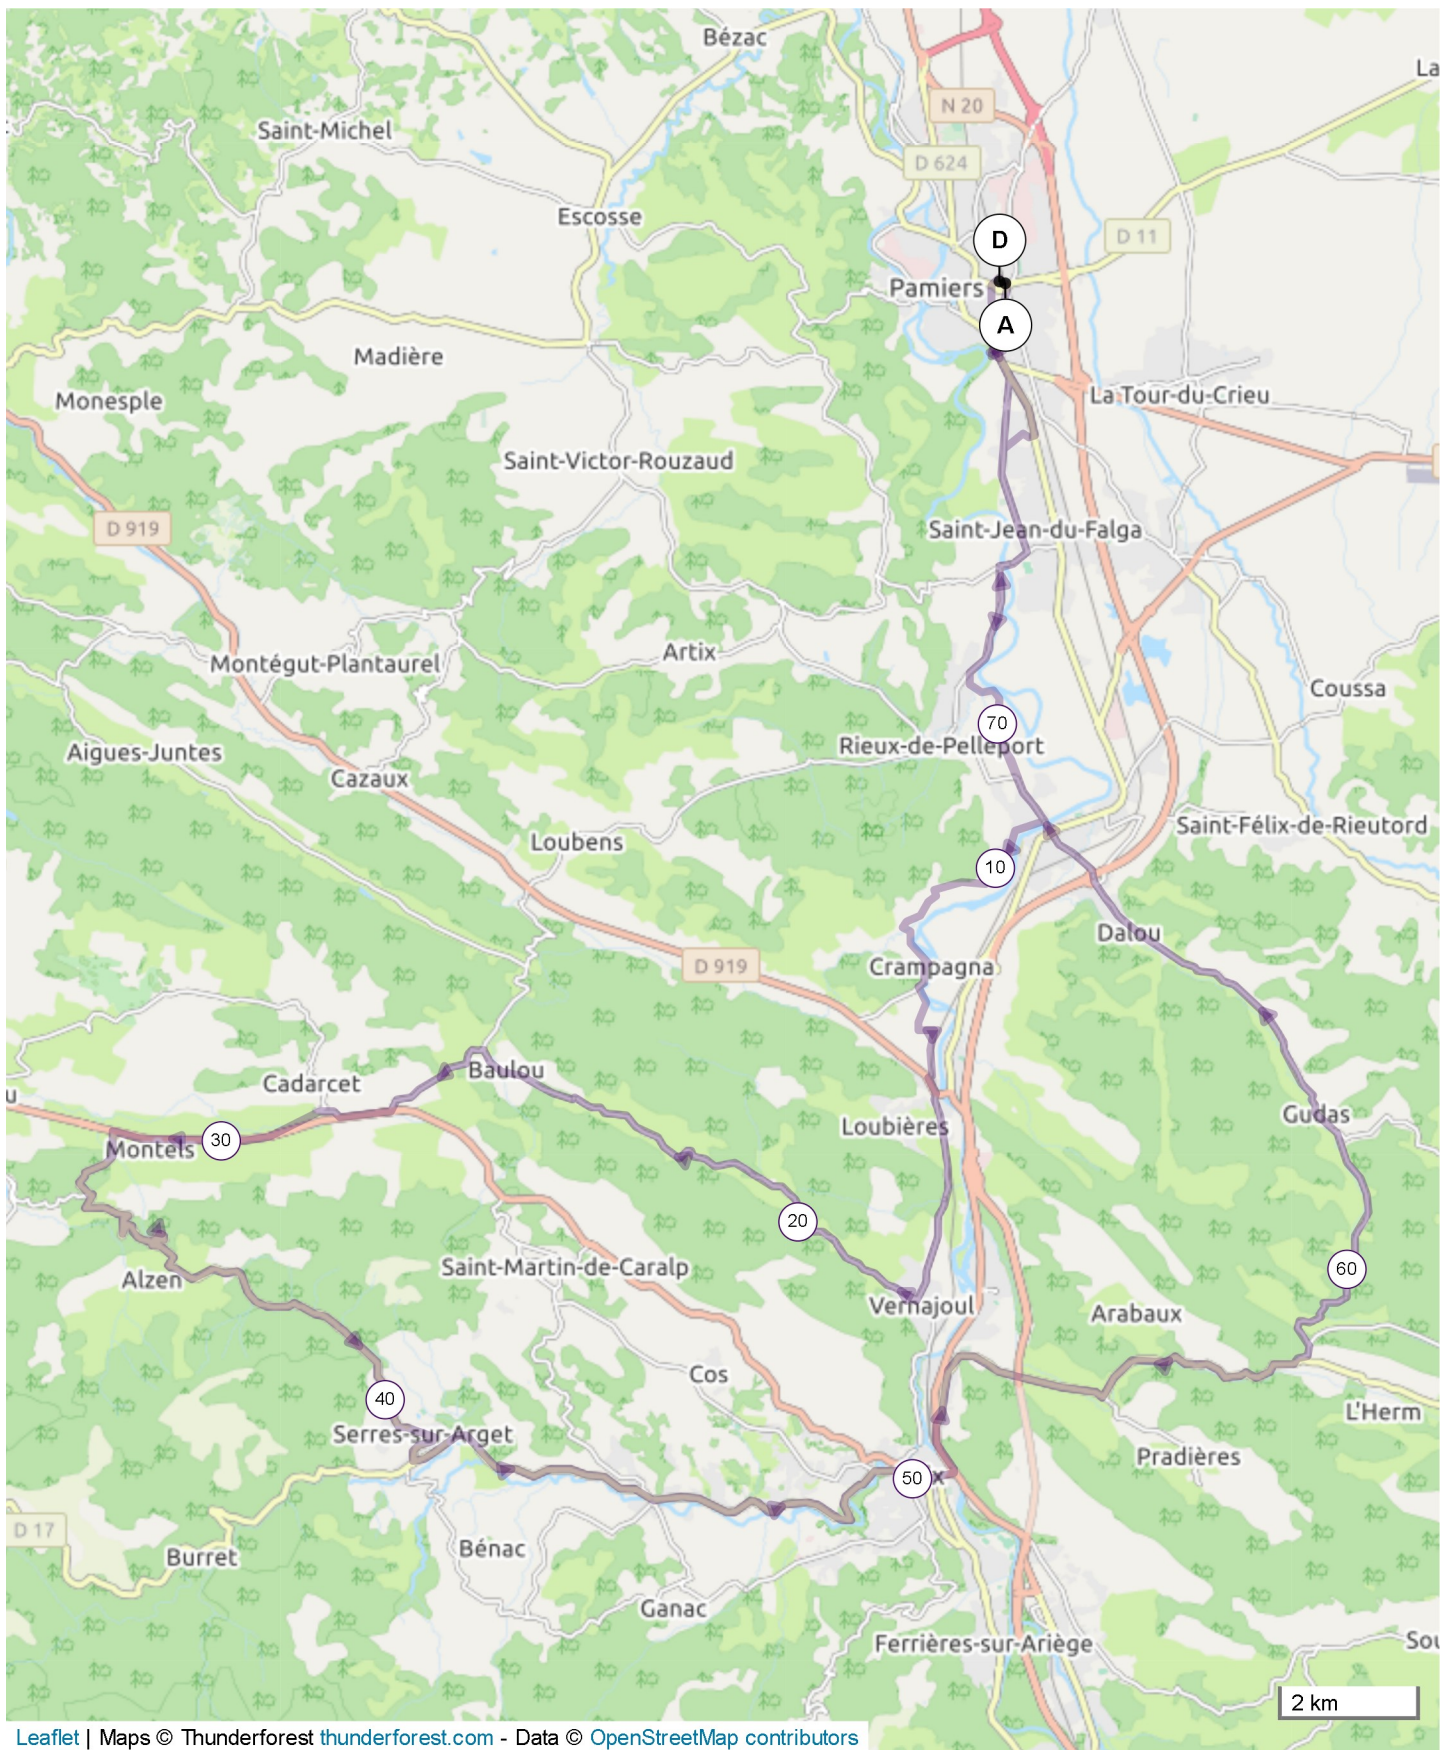

12237180 | Cyclisme - Route | Hebdo. 31

Pamiers -> Pamiers

177.707 km ↑ 847 m ↓ 847 m ▲ 296 m ▼ 725 m

Leaflet | Maps © Thunderforest thunderforest.com - Data © OpenStreetMap contributors