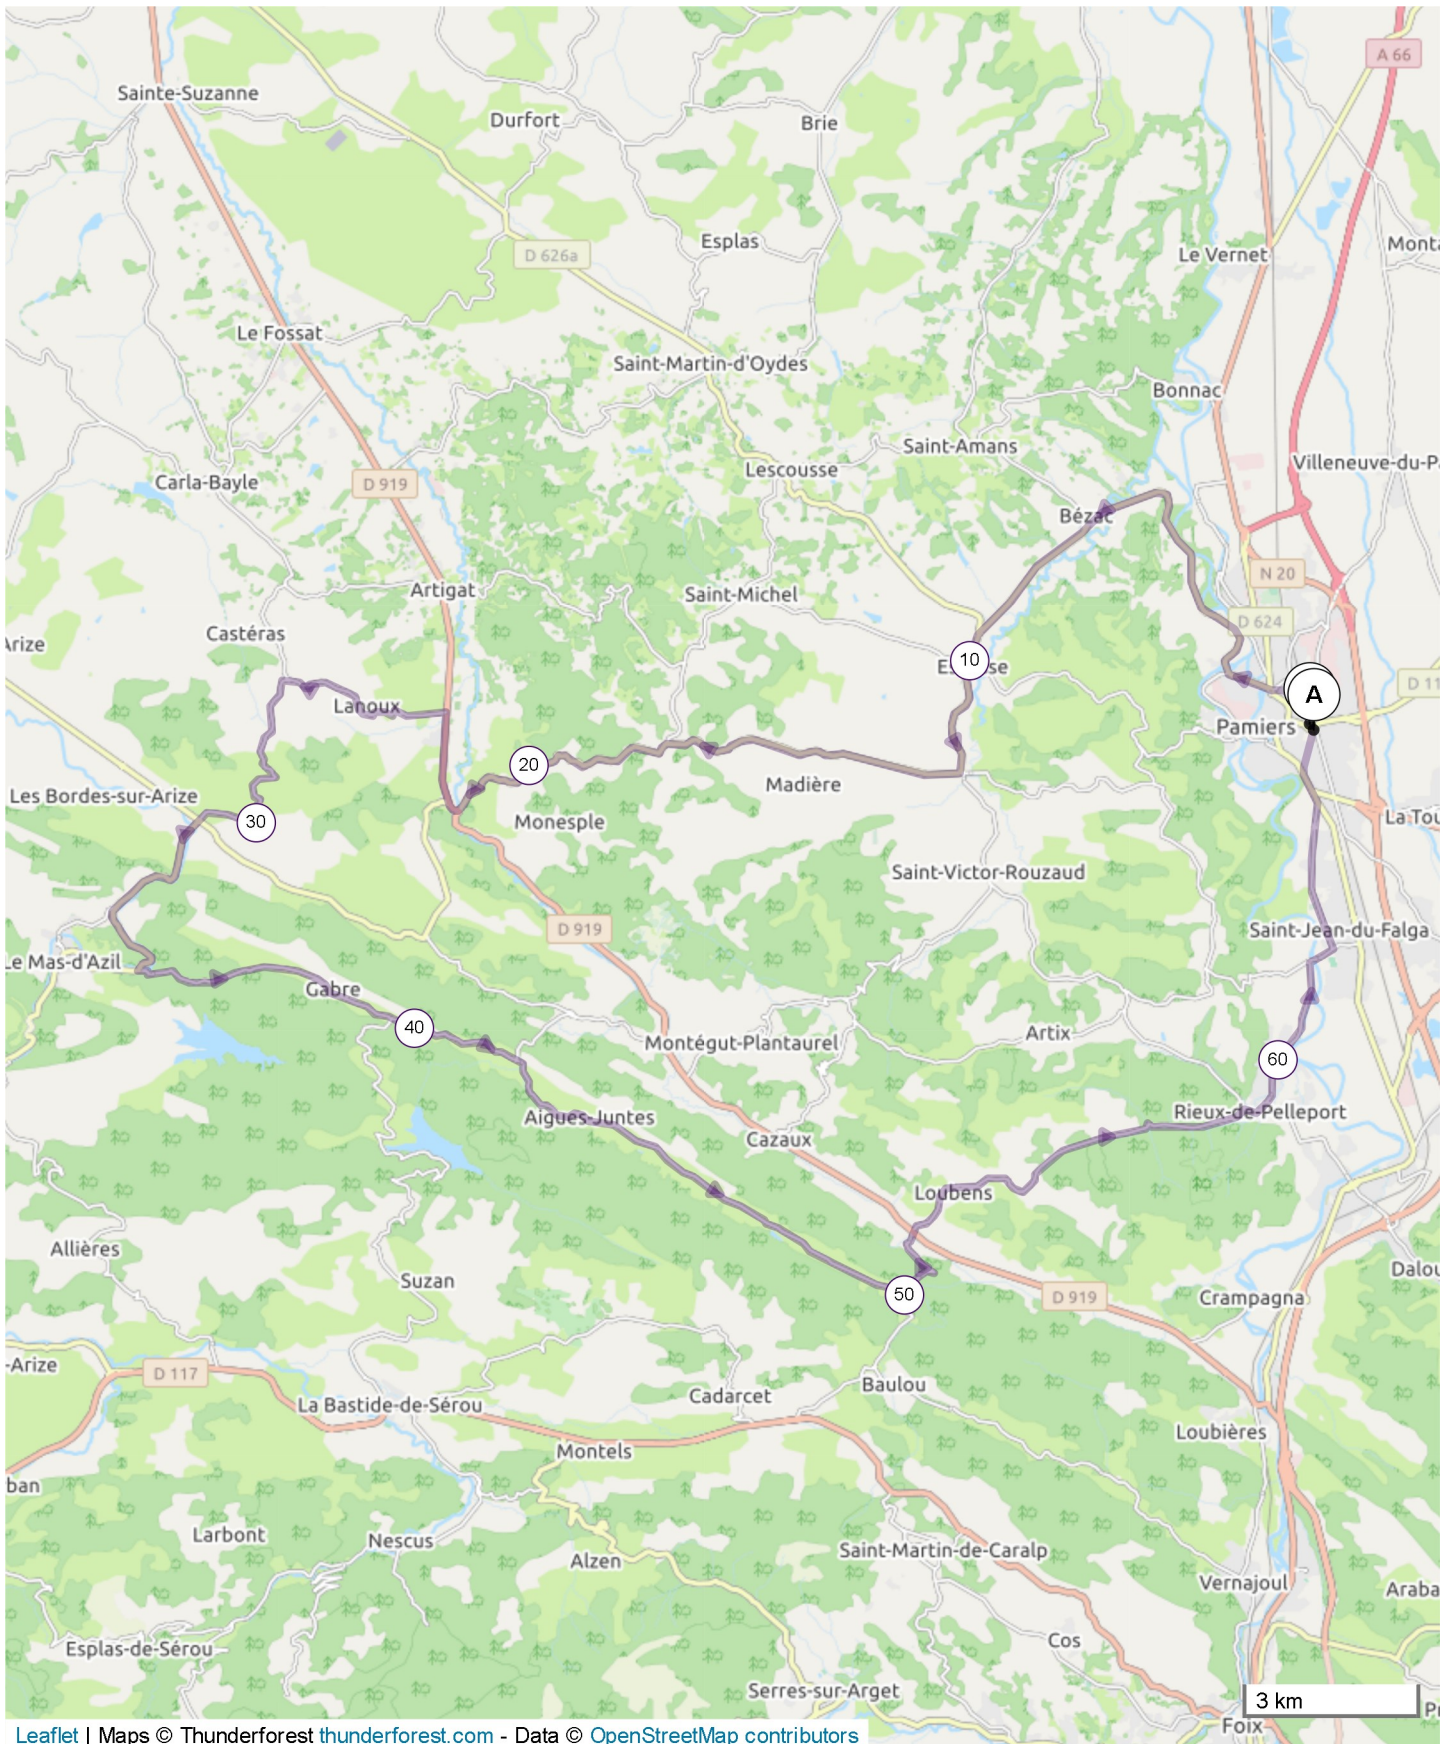

12234356 | Cyclisme - Route | Hebdo. 21

Pamiers -> Pamiers

66.176 km $\uparrow$ 844 m $\downarrow$ 844 m $\blacktriangle$ 259 m $\blacktriangle$ 510 m

Leaflet | Maps © Thunderforest thunderforest.com - Data © OpenStreetMap contributors