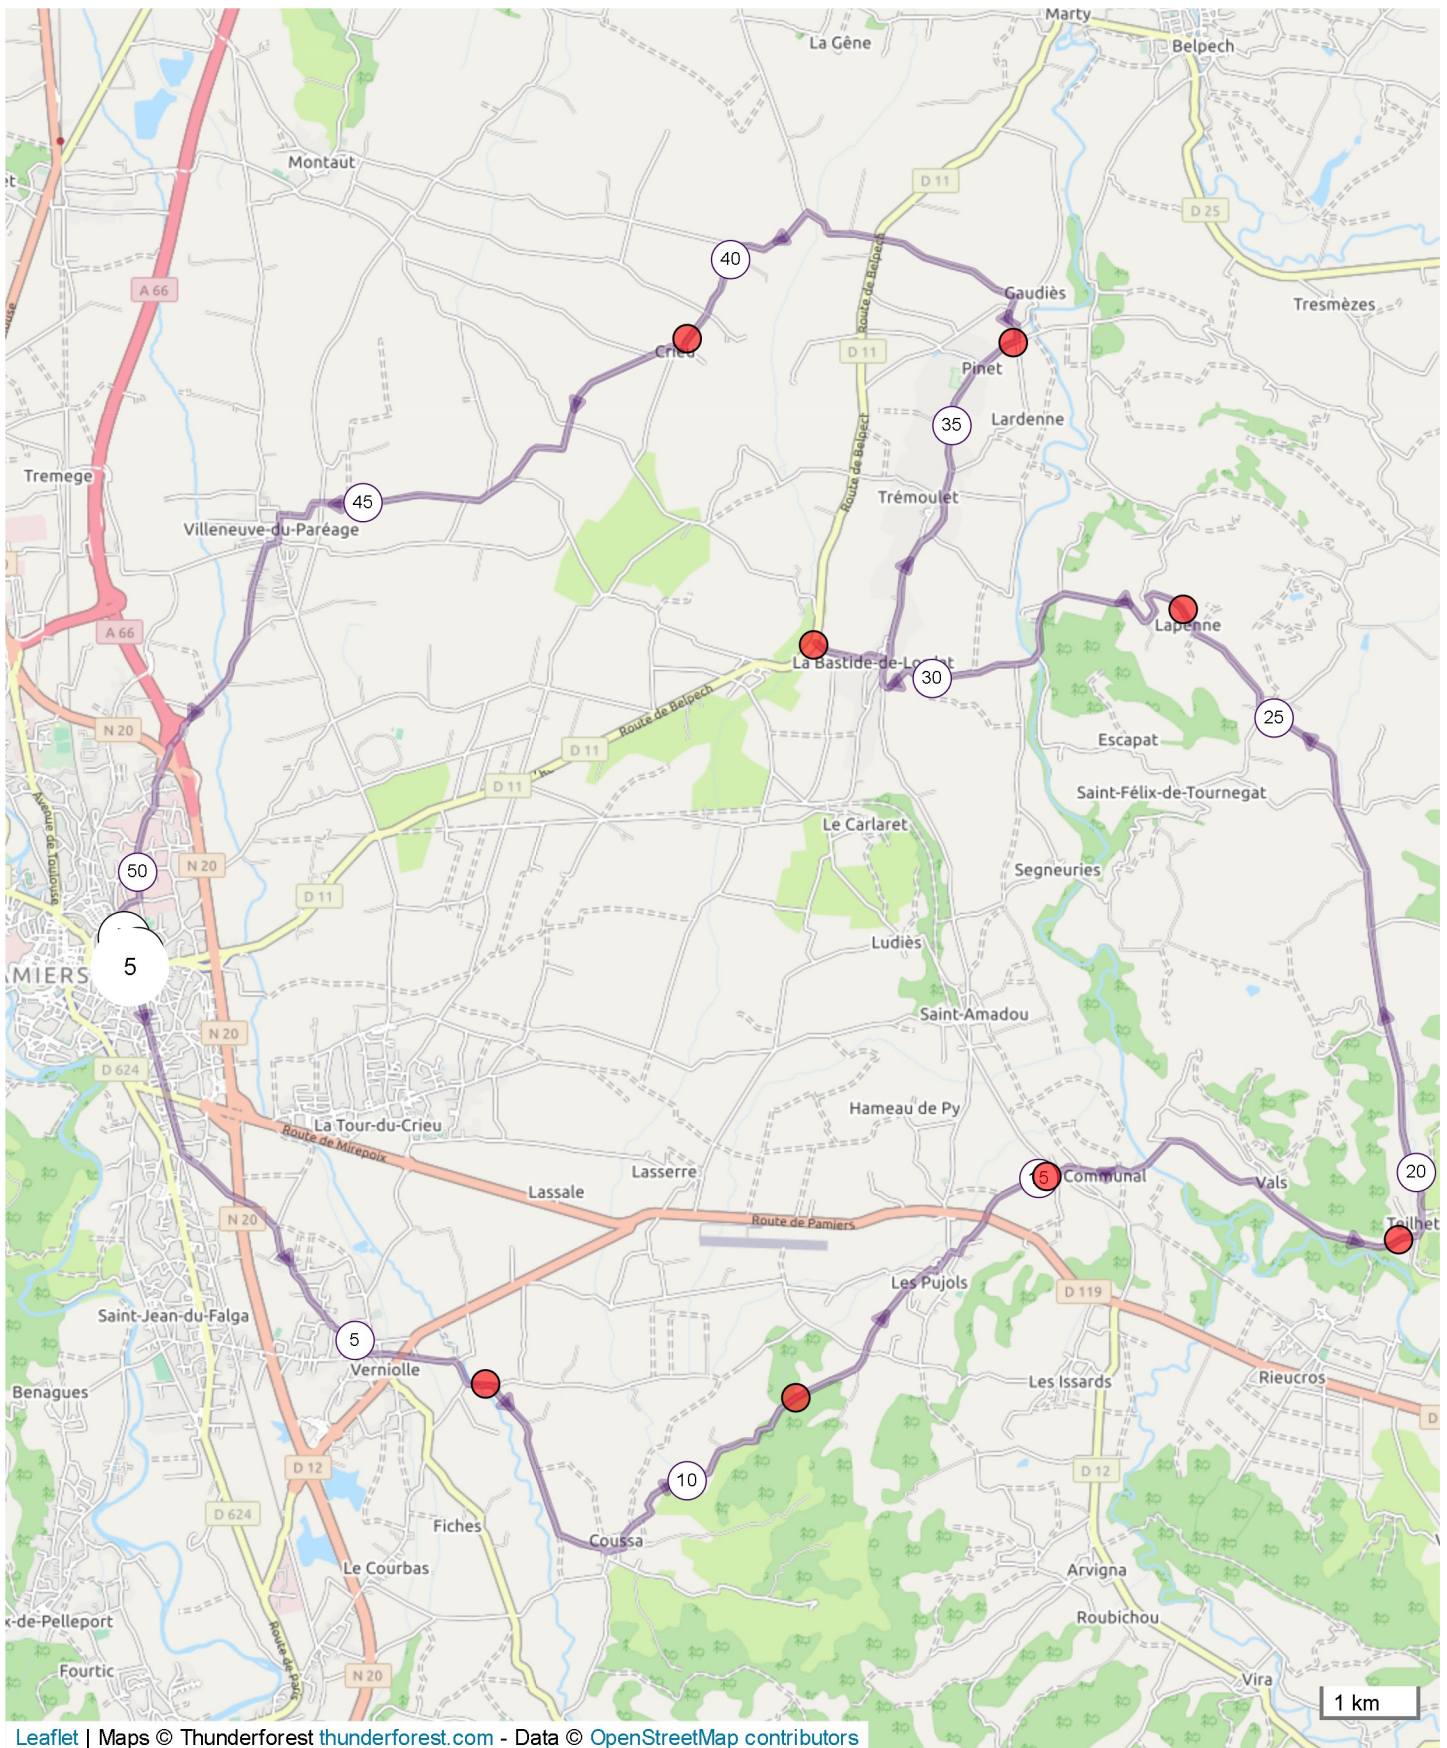

# 12244088 | Cyclisme - Route | hebdo 1

Pamiers -&gt; Pamiers

51.282 km 337 m 334 m 245 m 391 m

Leaflet | Maps © Thunderforest [thunderforest.com](https://www.thunderforest.com/) - Data © OpenStreetMap contributors