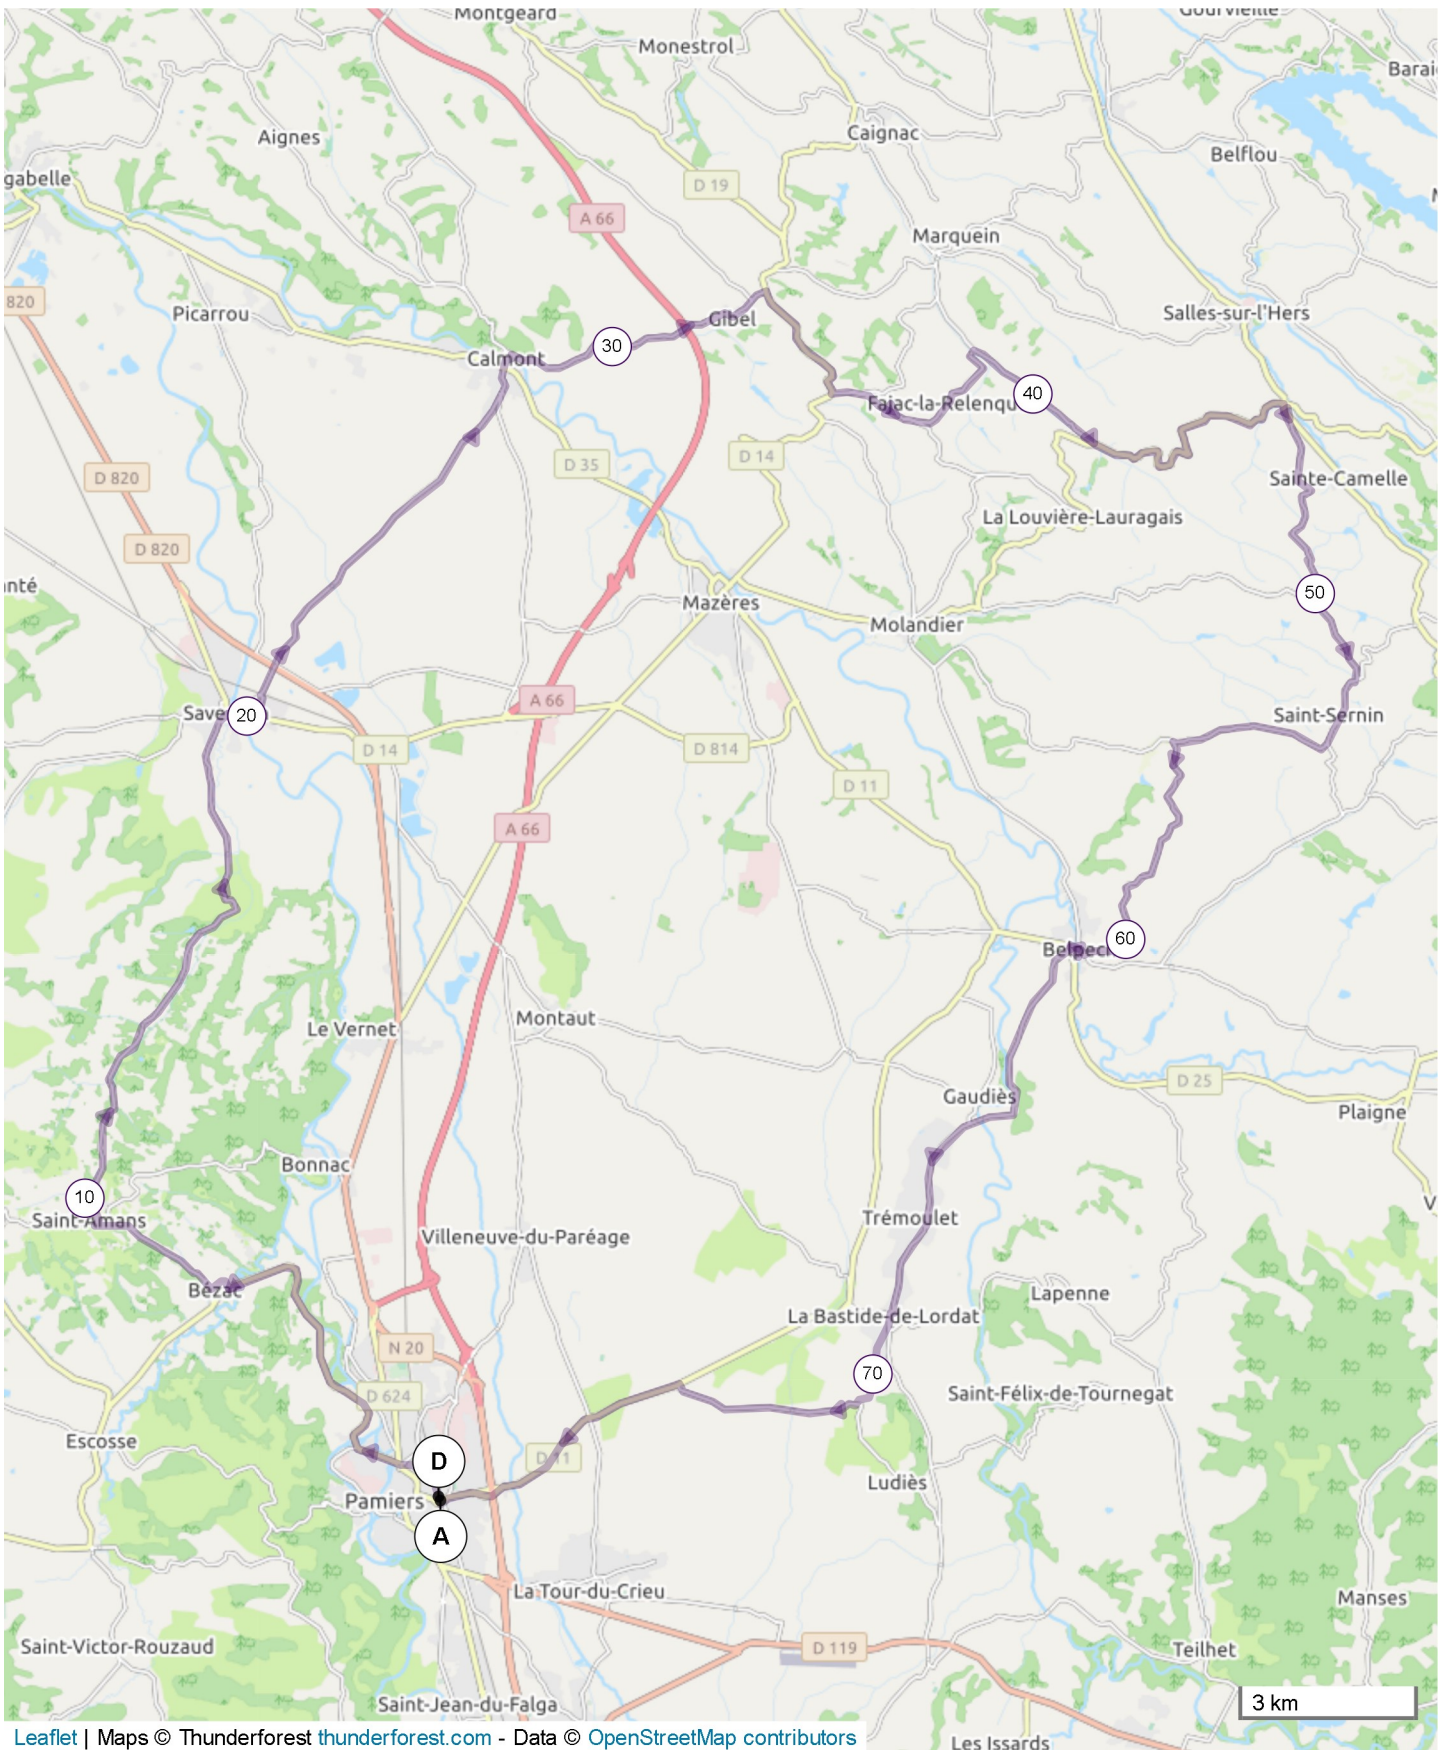

12212323 | Cyclisme - Route | Hebdo.13

Pamiers -> Pamiers

178.644 km $\uparrow$ 813 m $\downarrow$ 812 m $\blacktriangle$ 214 m $\blacktriangle$ 364 m