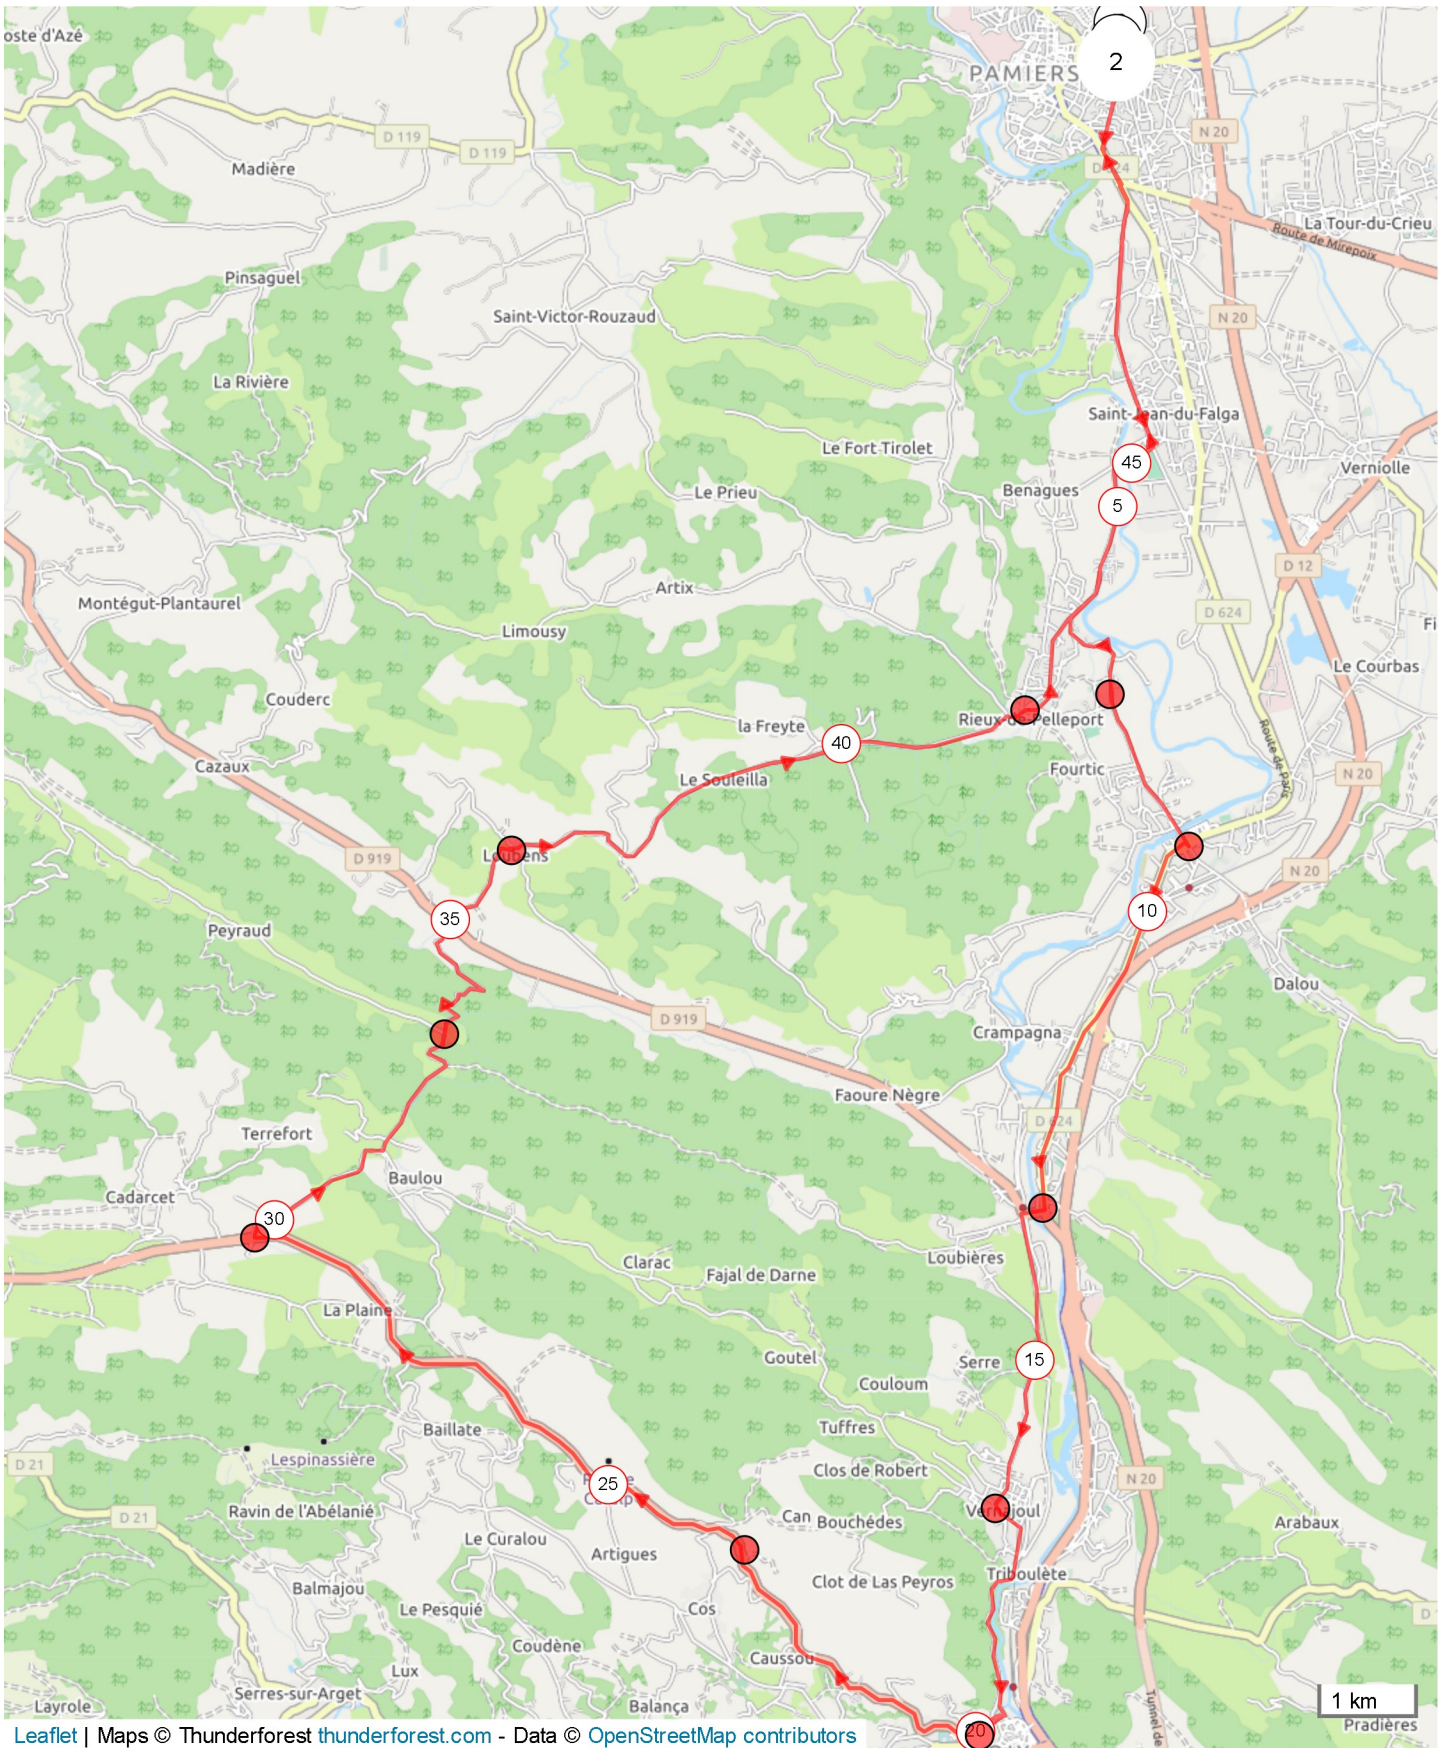

12244119 | Cyclisme - Route | hebdo 8
Pamiers -> Pamiers
49.318 km ↑ 526 m ↓ 525 m ▲ 297 m ▼ 607 m