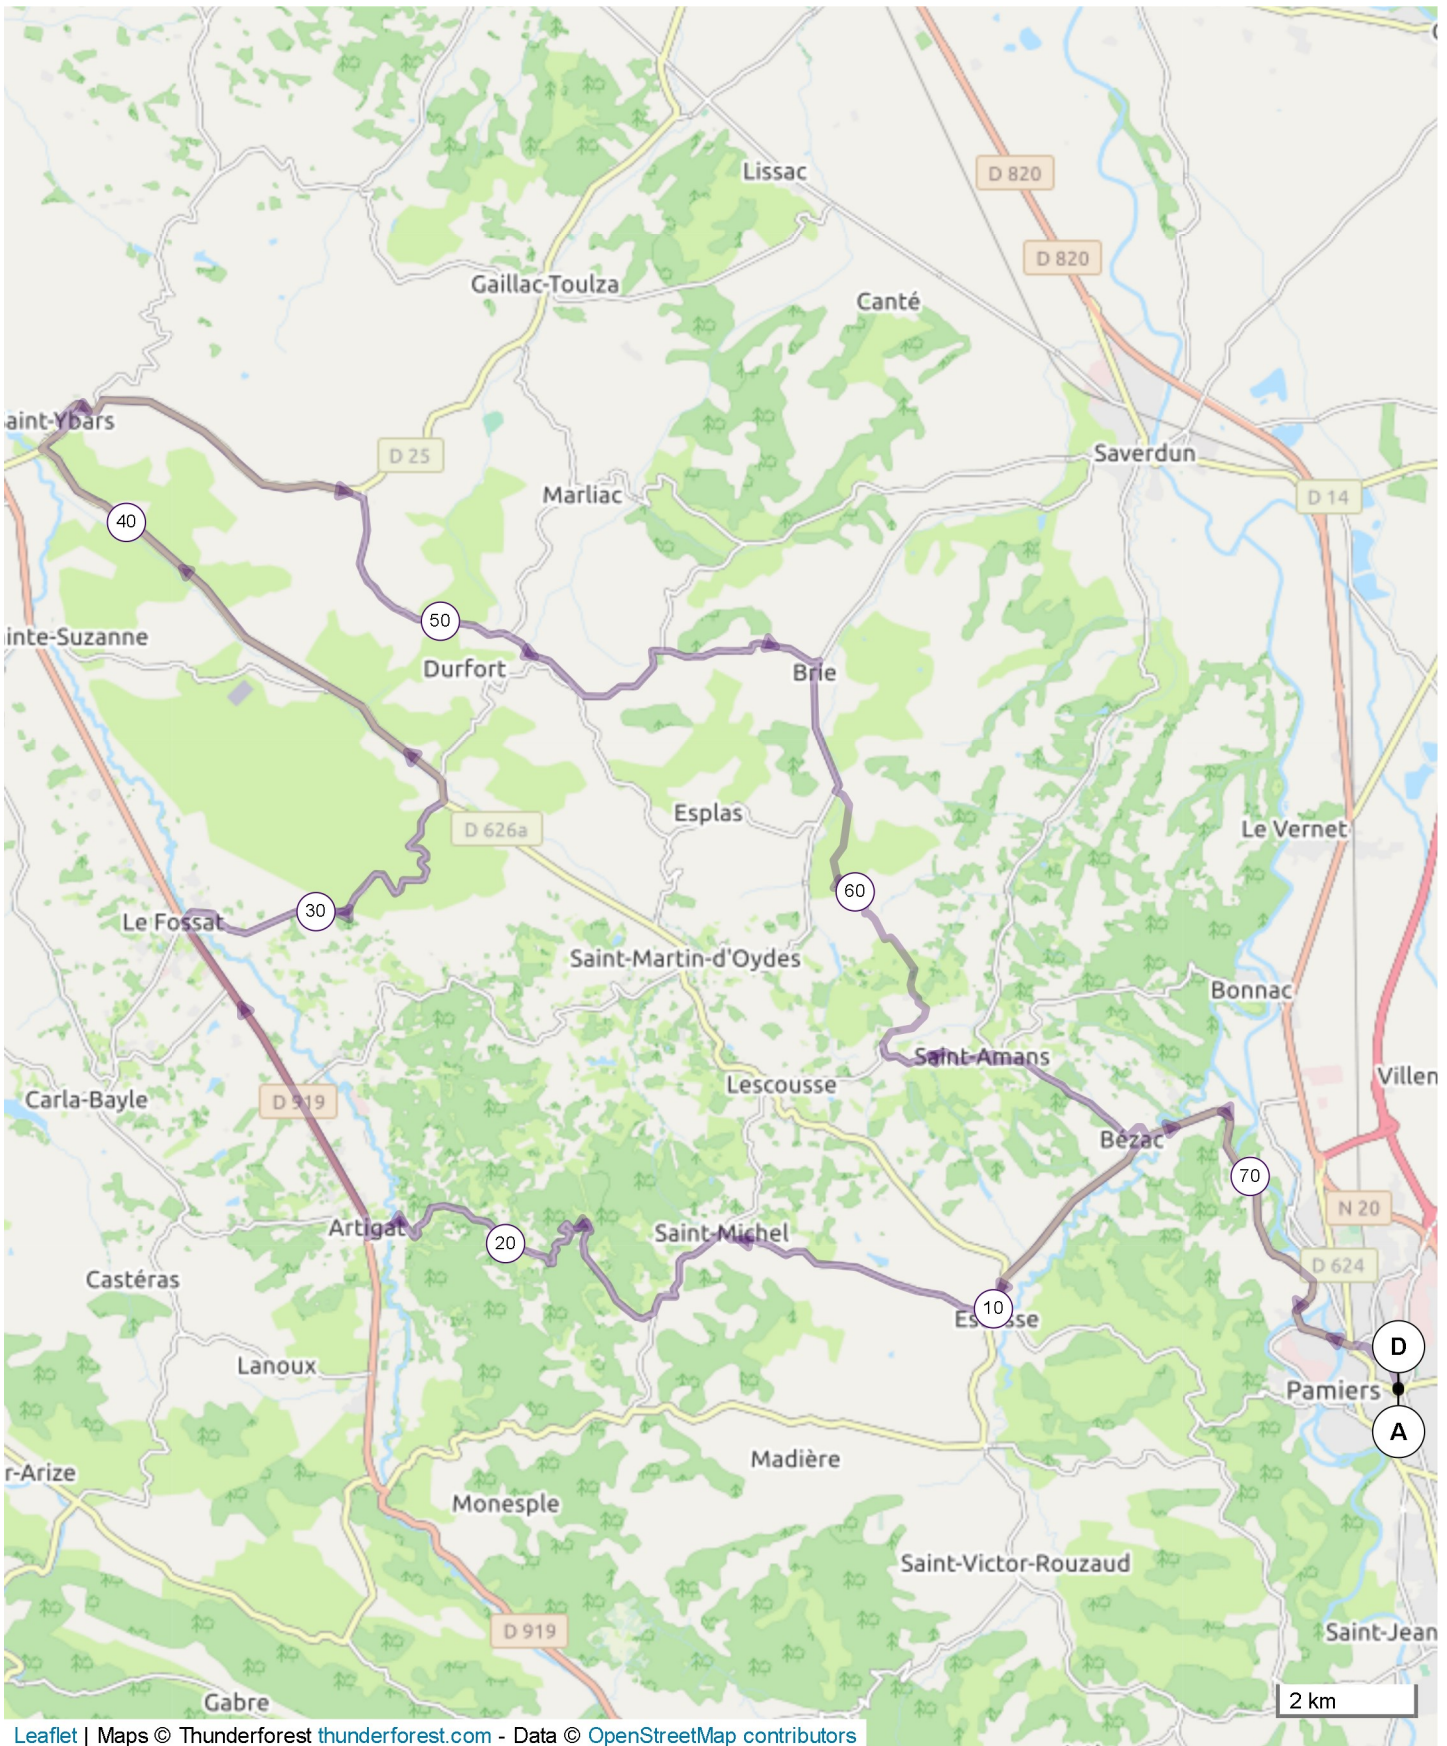

12212259 | Cyclisme - Route | Hebdo.12

Pamiers -> Pamiers

74.542 km ↑ 808 m ↓ 808 m ▲ 223 m ▼ 428 m

Leaflet | Maps © Thunderforest thunderforest.com - Data © OpenStreetMap contributors