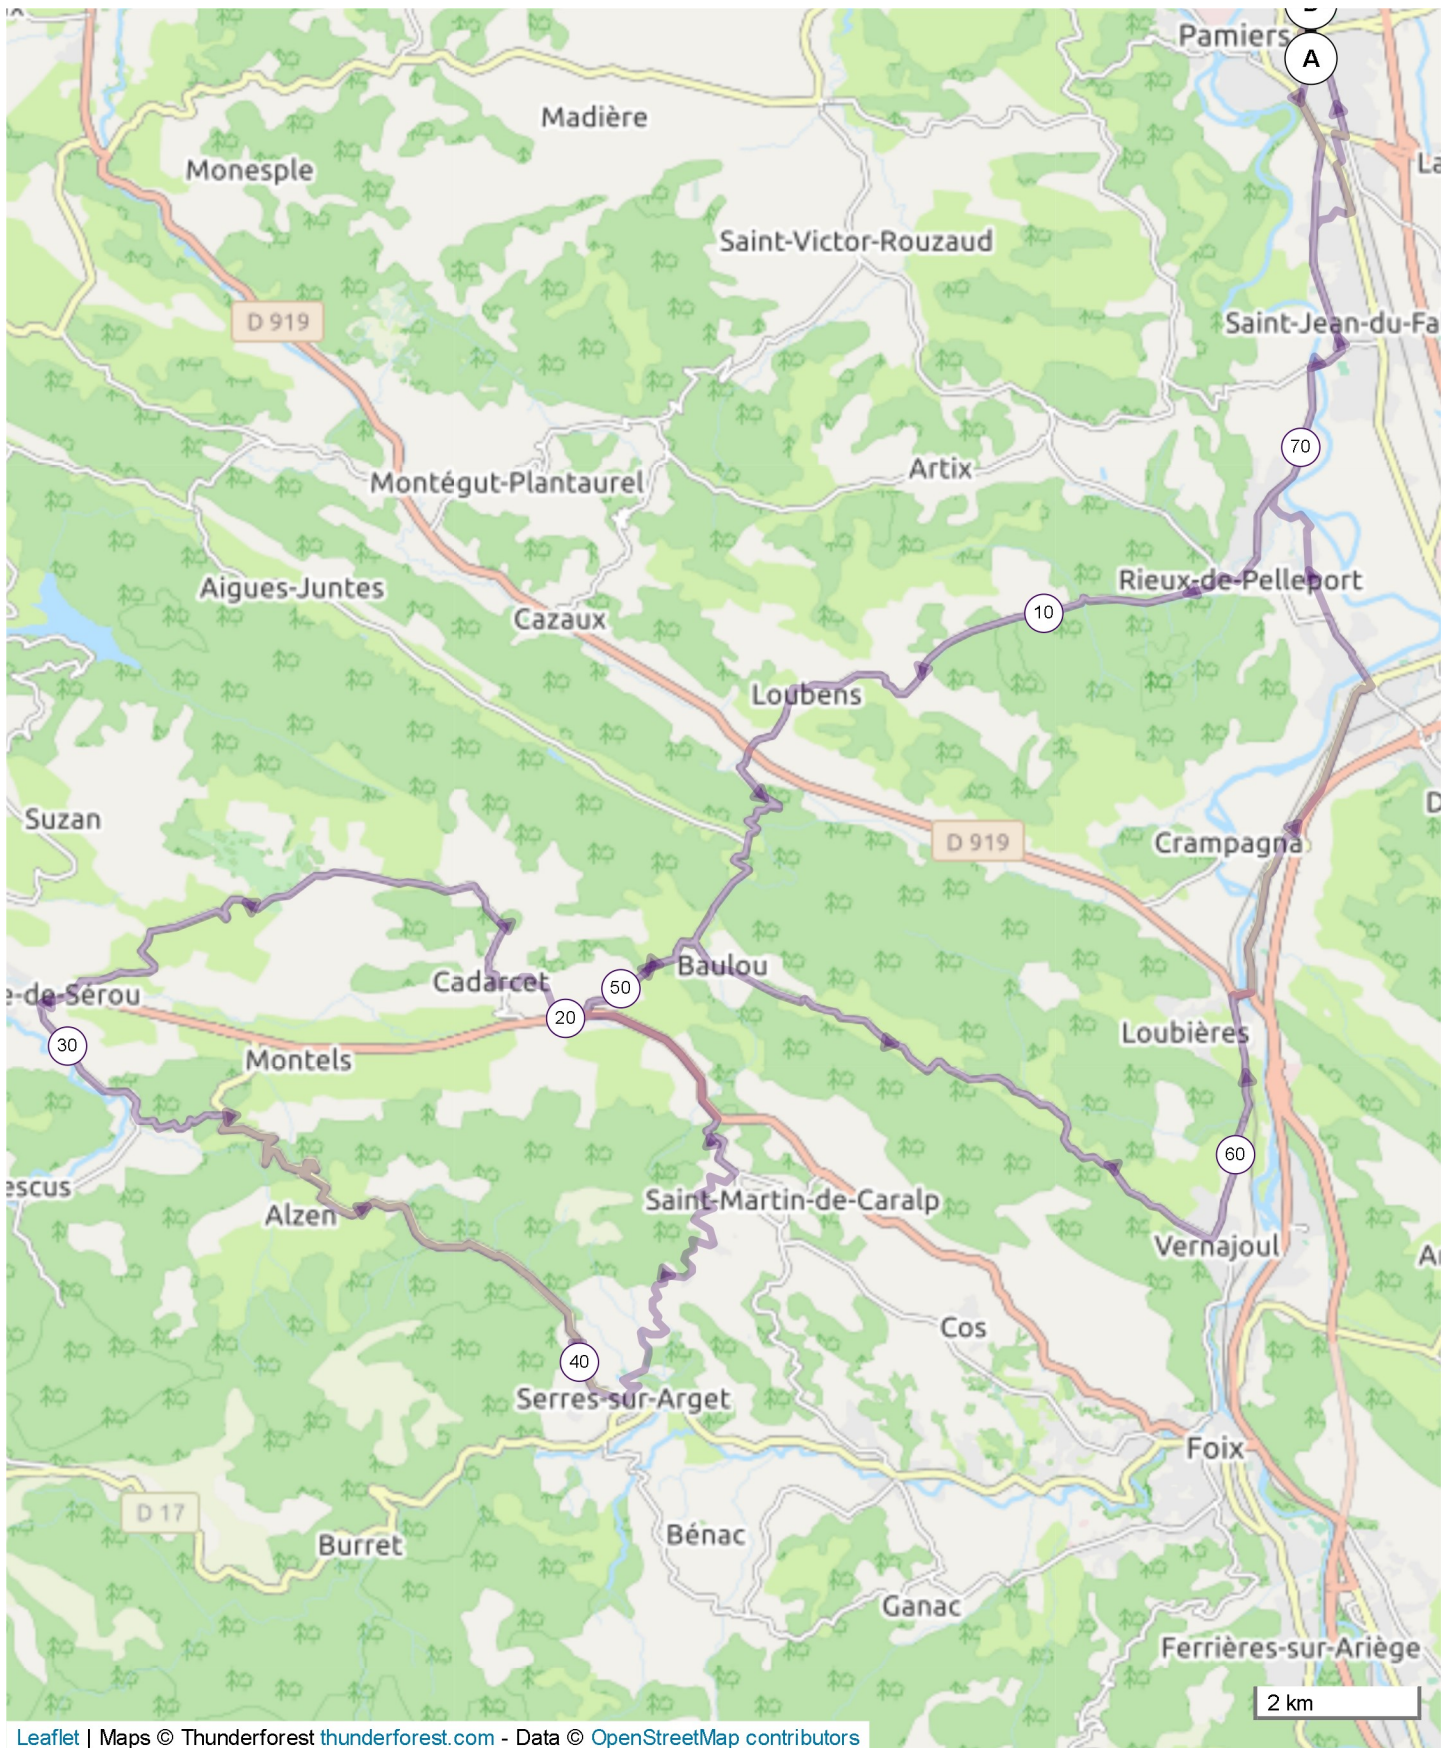

12212488 | Cyclisme - Route | Hebdo. 18

Pamiers -> Pamiers

76.067 km $\uparrow$ 1036 m $\downarrow$ 1035 m $\blacktriangle$ 296 m $\blacktriangle$ 724 m

Leaflet | Maps © Thunderforest thunderforest.com - Data © OpenStreetMap contributors