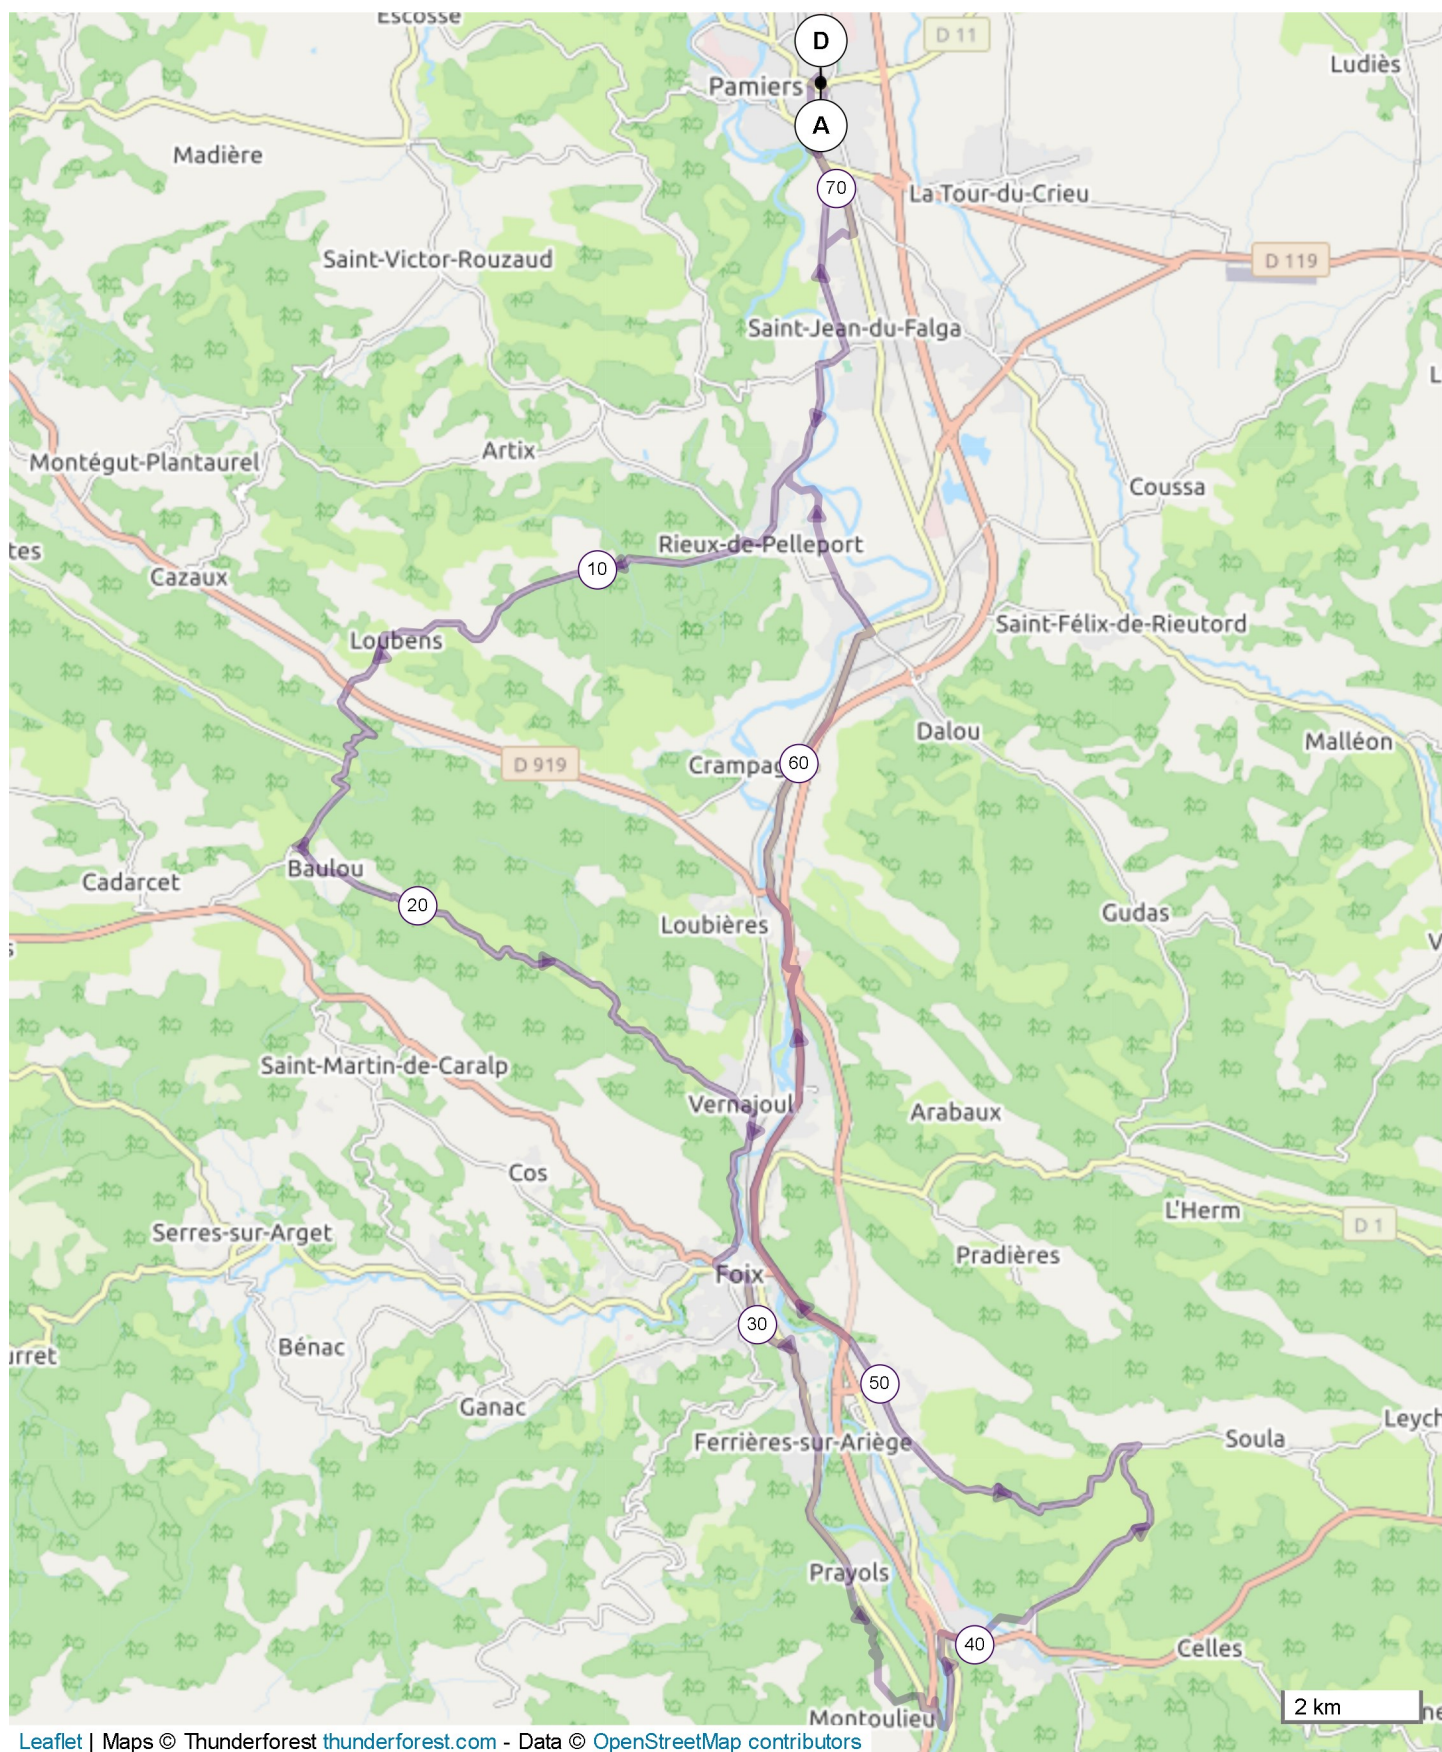

12237053 | Cyclisme - Route | Hebdo. 28

Pamiers -> Pamiers

71.887 km ↑ 907 m ↓ 907 m ▲ 296 m ▼ 630 m